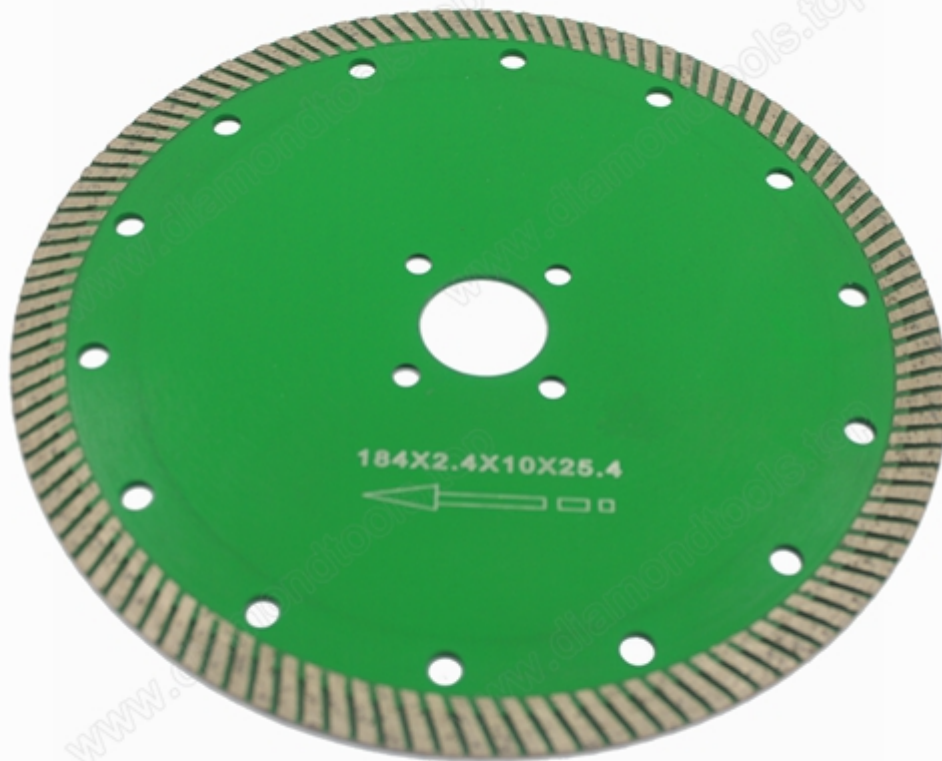

boreway®

Boreway Machinery Co., Ltd.
www.diamondtools.top
www.boreway.com

公司 Nanan Boreway 有限公司, 中国
地址: **Shuitou** 镇, **Quanzhou**, 福建省, 中国
邮编: 362342
电话: (+ 86) 595-86,990,206
电话: (+ 86) 595-86,990,220
邮箱: boreway02
Whatsapp: (+ 86) +
地址: 中国
WeChat: Sherry_154
地址: