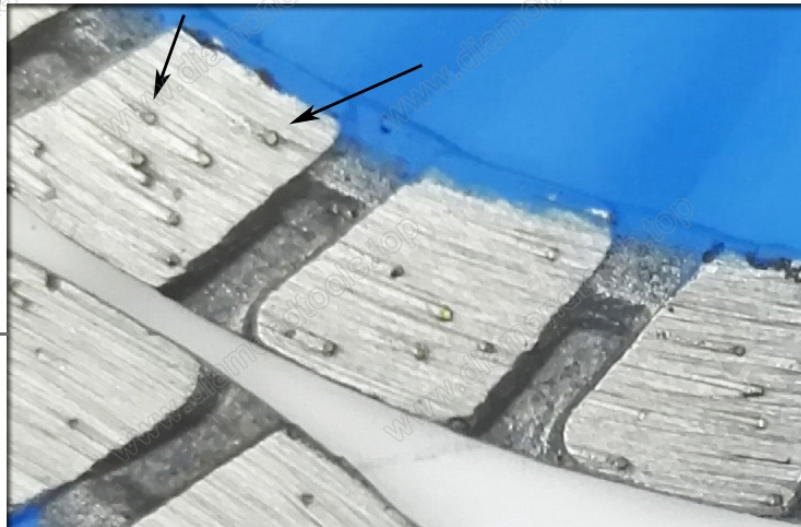

# DIAMOND WAVED TURBO BLADE

High Professional Quality

Fast Cutting Speed Long working life

Wide Application

● GRANITE MARBLE STONE CONCRETE BRICK

Very strong Core Steel  
provide stable cutting

www.diamondtools.com