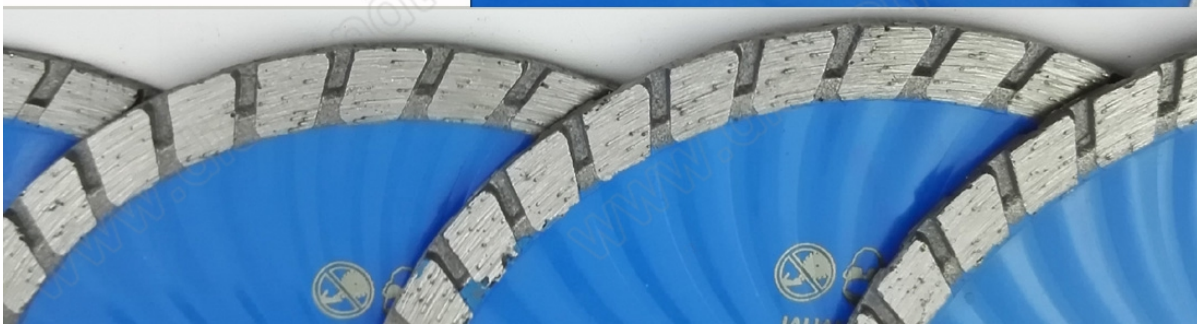

# DIAMOND WAVED TURBO BLADE

High Professional Quality

Fast Cutting Speed Long working life

Wide Application

● GRANITE MARBLE STONE CONCRETE BRICK

Very strong Core Steel  
provide stable cutting

www.diamondtools.com