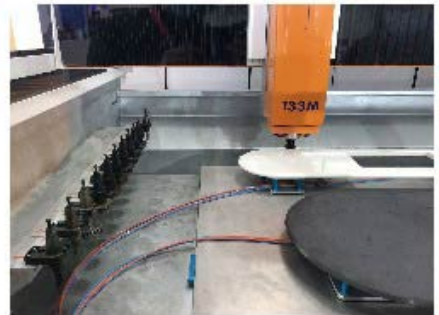

□□□□ □□□□ □□□: