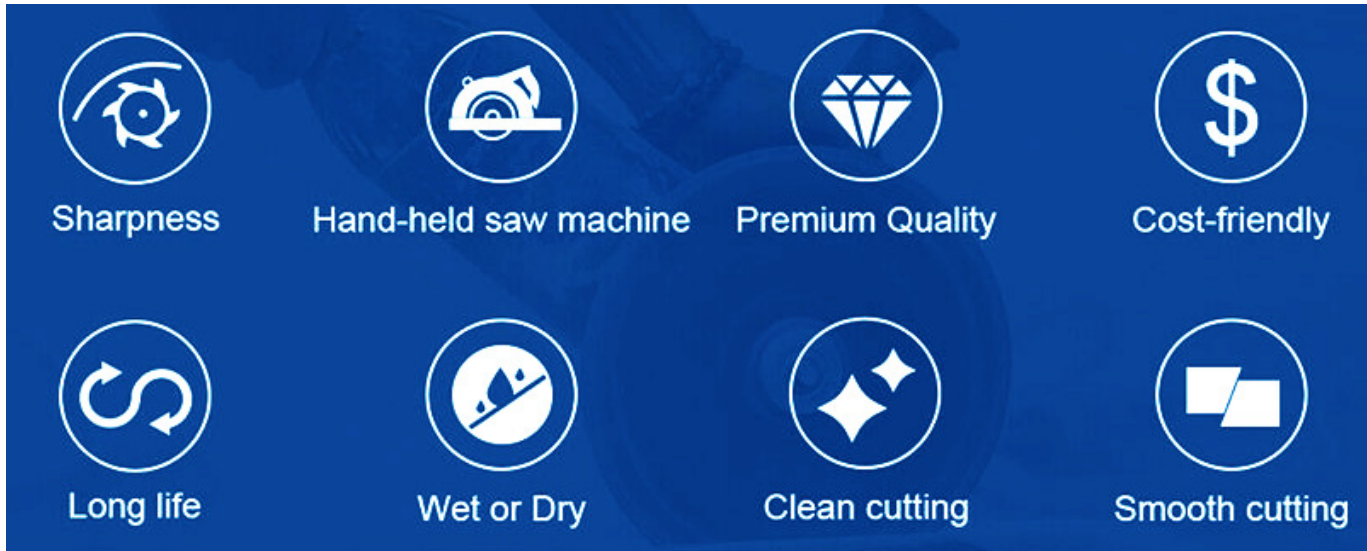

2020 Boreway 9 230mm

Features:

Hand-held saw machine, Premium Quality, Cost-friendly, Long life, Wet or Dry, Clean cutting, Smooth cutting

230 Hand-held saw machine, Premium Quality, Cost-friendly, Long life, Wet or Dry, Clean cutting, Smooth cutting

Features:

**Our factory** use original high grade diamond

pk

**Other factory** mix second diamond selected from waste segment

**Our blade** cutting effect

pk

**Other supplier** blade cutting effect

□□□□ □□□□: