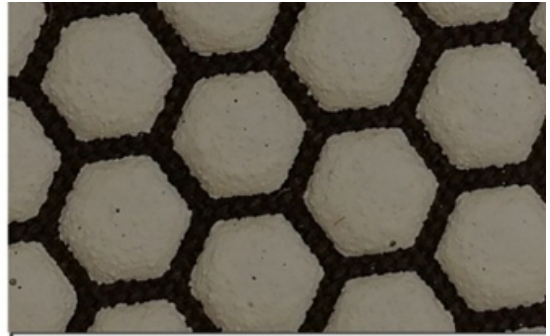

# DRY FLEXIBLE DIAMOND POLISHING PADS

1.5MM  
Workable Thickness

[www.diamondtools.top](http://www.diamondtools.top)

Front Side

Back Side

**boreway**®

**Boreway Machinery Co., Ltd.**  
[www.diamondtools.top](http://www.diamondtools.top)  
[www.boreway.com](http://www.boreway.com)