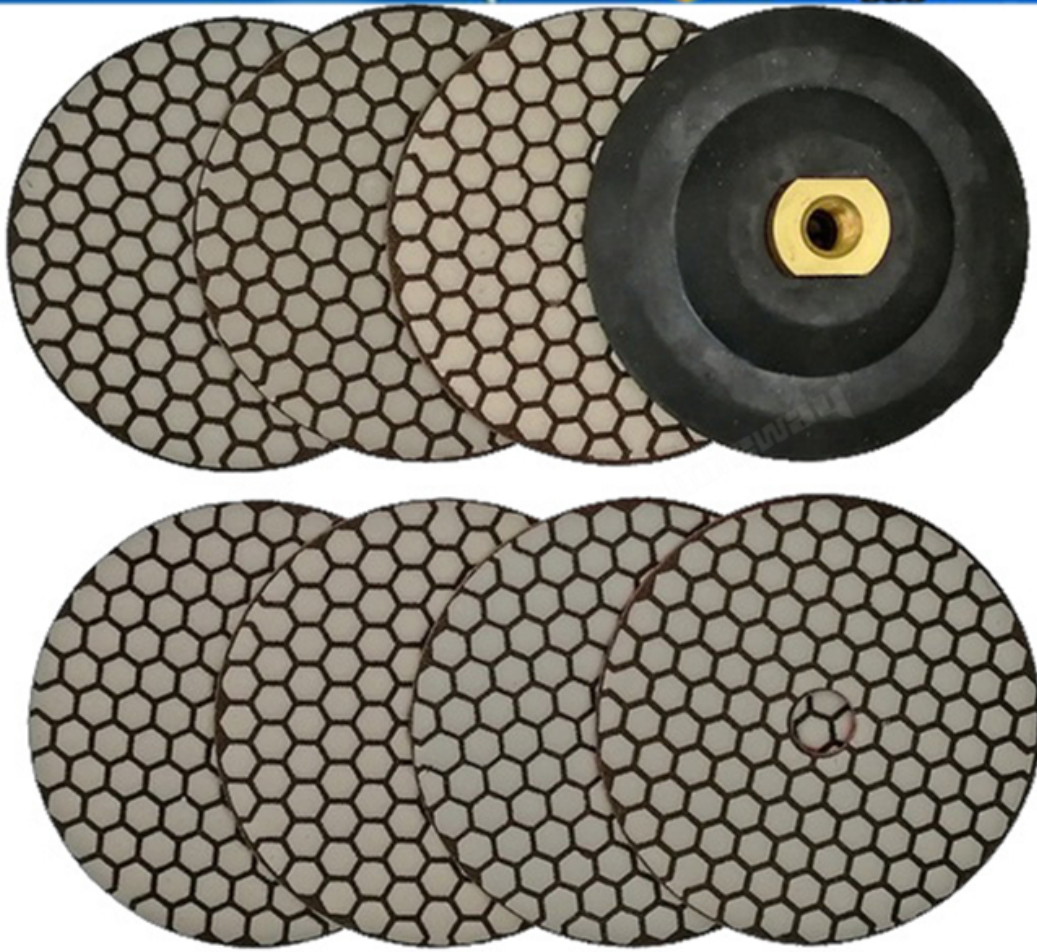

boreway®

Boreway Machinery Co., Ltd.
www.diamondtools.top
www.boreway.com