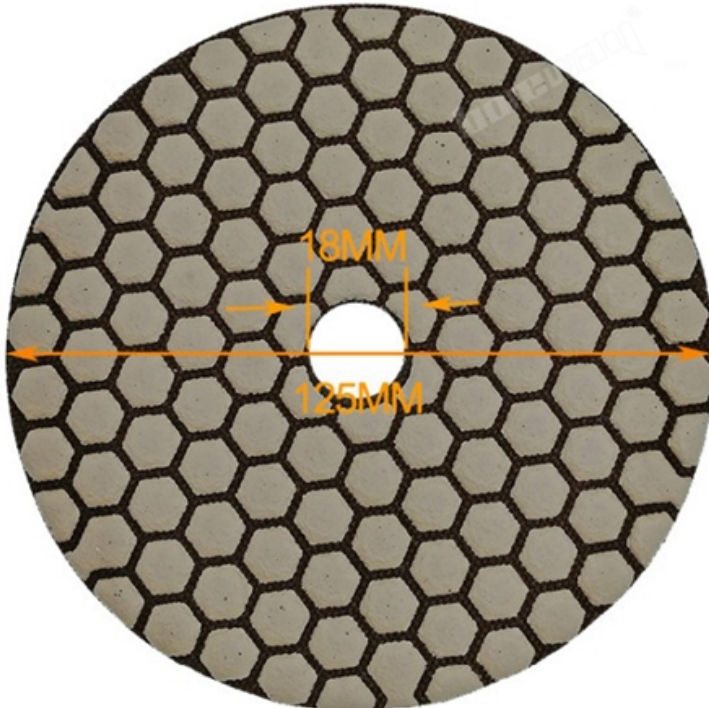

# DRY FLEXIBLE DIAMOND POLISHING PADS

1.5MM  
Workable Thickness

[www.diamondtools.top](http://www.diamondtools.top)

Front Side

Back Side

**boreway**®

**Boreway Machinery Co., Ltd.**  
[www.diamondtools.top](http://www.diamondtools.top)  
[www.boreway.com](http://www.boreway.com)