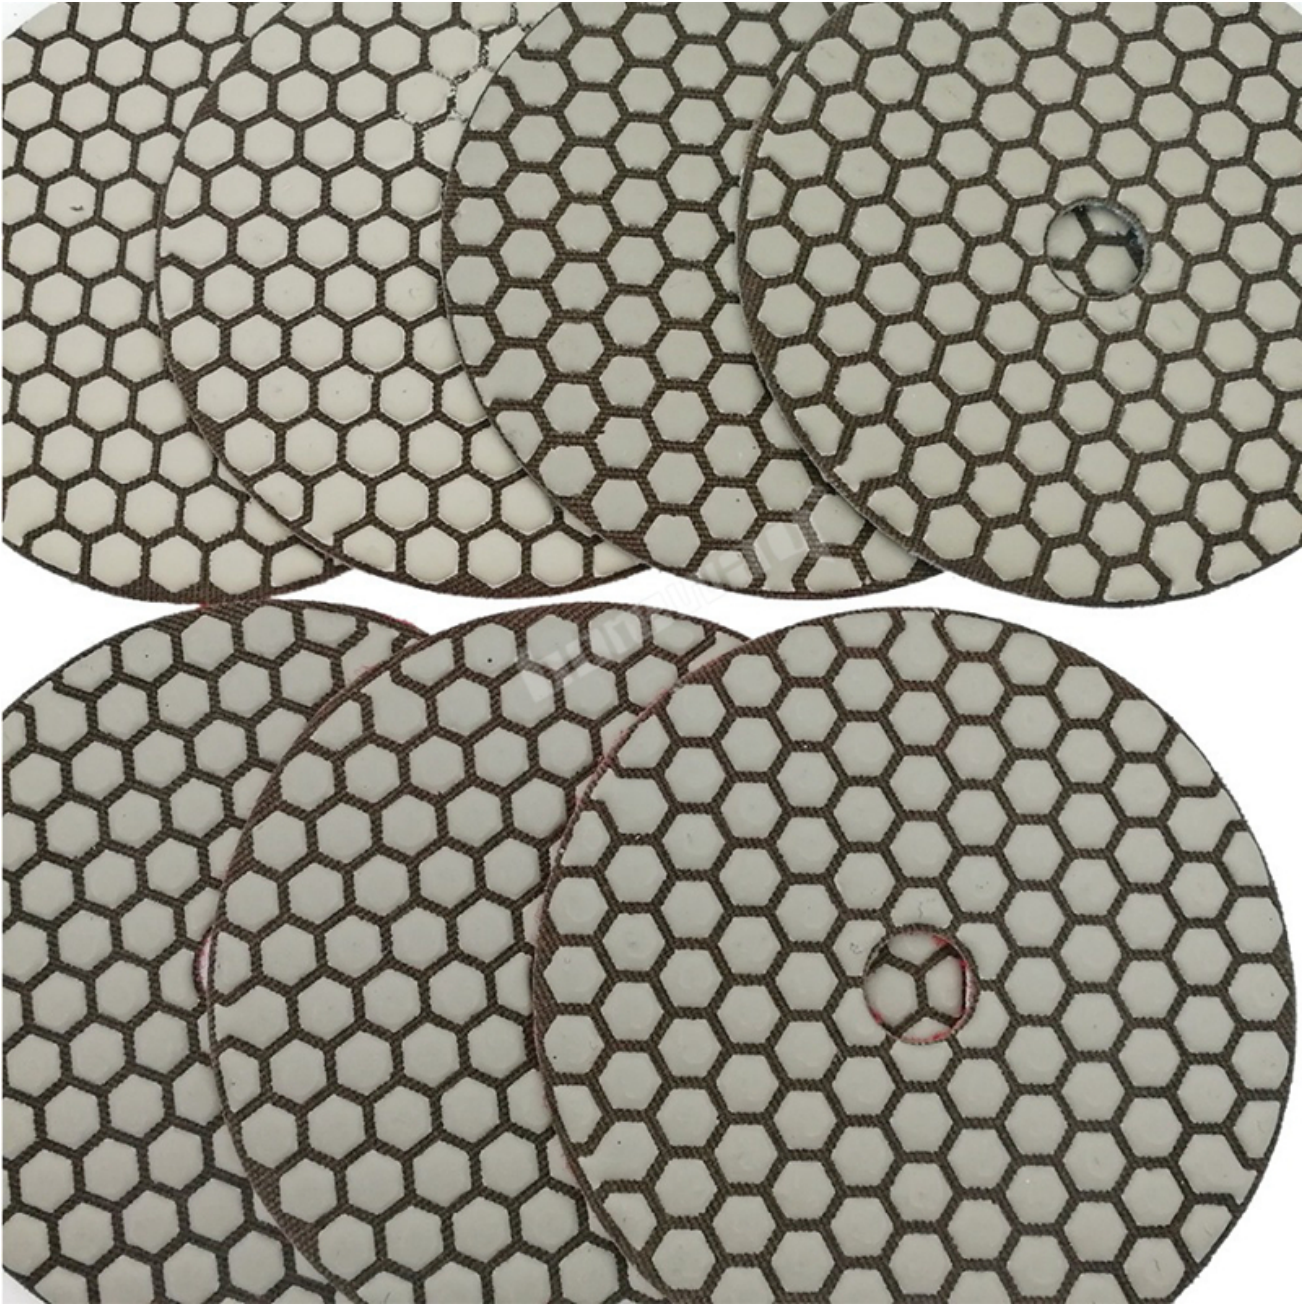

# DRY FLEXIBLE DIAMOND POLISHING PADS

1.5MM  
Workable Thickness

[www.diamondtools.top](http://www.diamondtools.top)

Front Side

Back Side

**boreway**®

**Boreway Machinery Co., Ltd.**  
[www.diamondtools.top](http://www.diamondtools.top)  
[www.boreway.com](http://www.boreway.com)