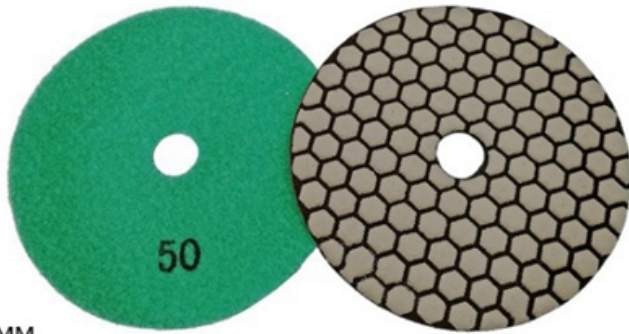

# DRY FLEXIBLE DIAMOND POLISHING PADS

1.5MM  
Workable Thickness

[www.diamondtools.top](http://www.diamondtools.top)

Front Side

Back Side

**boreway**®

**Boreway Machinery Co., Ltd.**  
[www.diamondtools.top](http://www.diamondtools.top)  
[www.boreway.com](http://www.boreway.com)