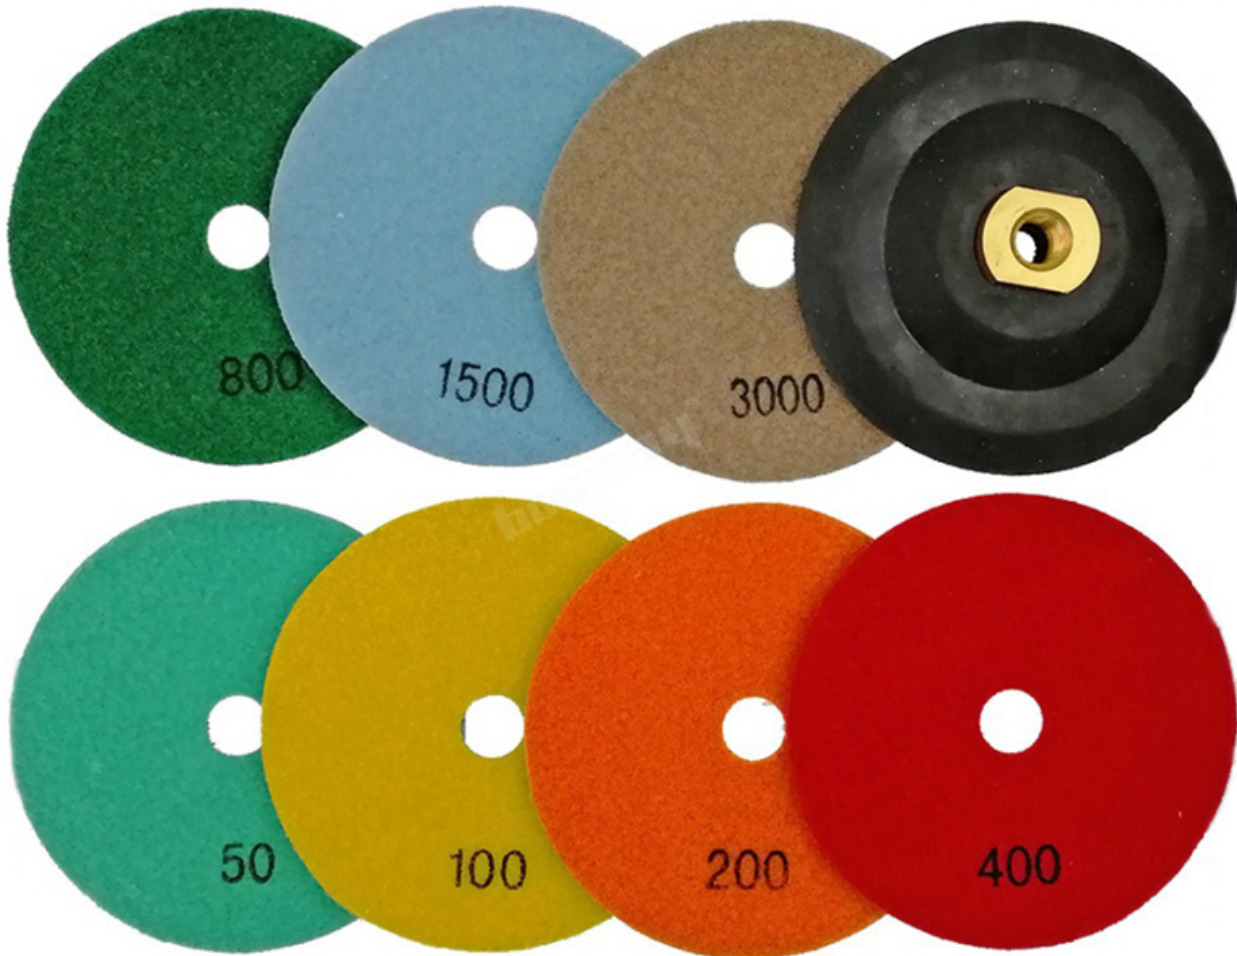

# DRY FLEXIBLE DIAMOND POLISHING PADS

1.5MM  
Workable Thickness

[www.diamondtools.top](http://www.diamondtools.top)

Front Side

Back Side

**boreway**®

**Boreway Machinery Co., Ltd.**  
[www.diamondtools.top](http://www.diamondtools.top)  
[www.boreway.com](http://www.boreway.com)