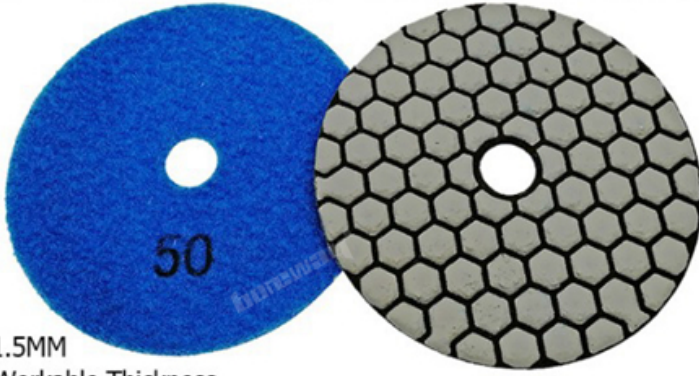

# DRY FLEXIBLE DIAMOND POLISHING PADS

1.5MM  
Workable Thickness

Front Side

Back Side

**boreway**®

**Boreway Machinery Co.,Ltd**  
[www.fordiamondtools.com](http://www.fordiamondtools.com)  
[www.diamondtools.top](http://www.diamondtools.top)