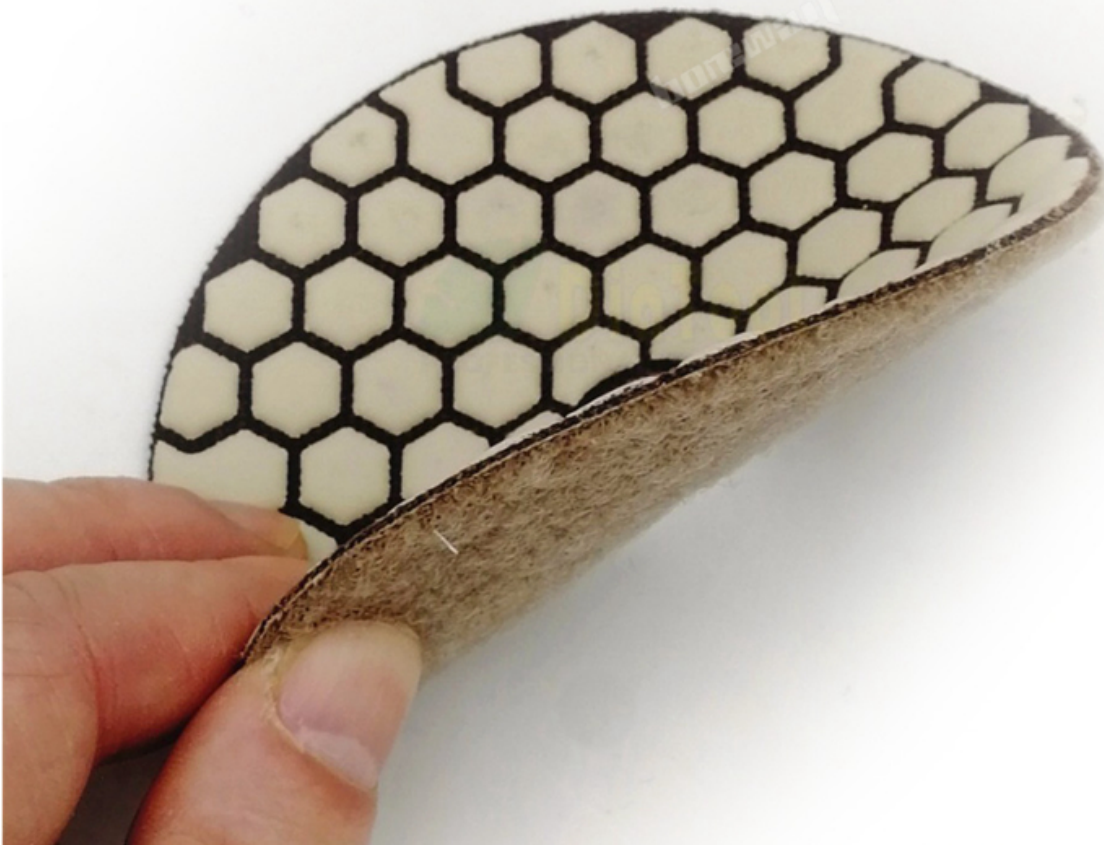

# DRY FLEXIBLE DIAMOND POLISHING PADS

1.5MM  
Workable Thickness

Front Side

Back Side

**boreway**®

**Boreway Machinery Co.,Ltd**  
[www.fordiamondtools.com](http://www.fordiamondtools.com)  
[www.diamondtools.top](http://www.diamondtools.top)