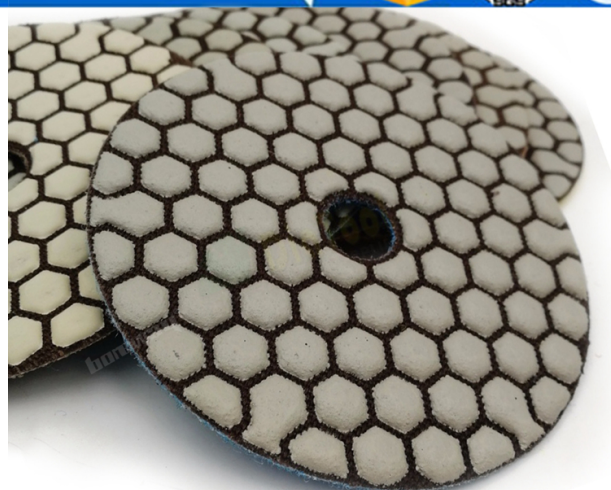

Boreway Machinery Co.,Ltd
www.fordiamondtools.com
www.diamondtools.top

Boreway Machinery Co.,Ltd
www.fordiamondtools.com
www.diamondtools.top