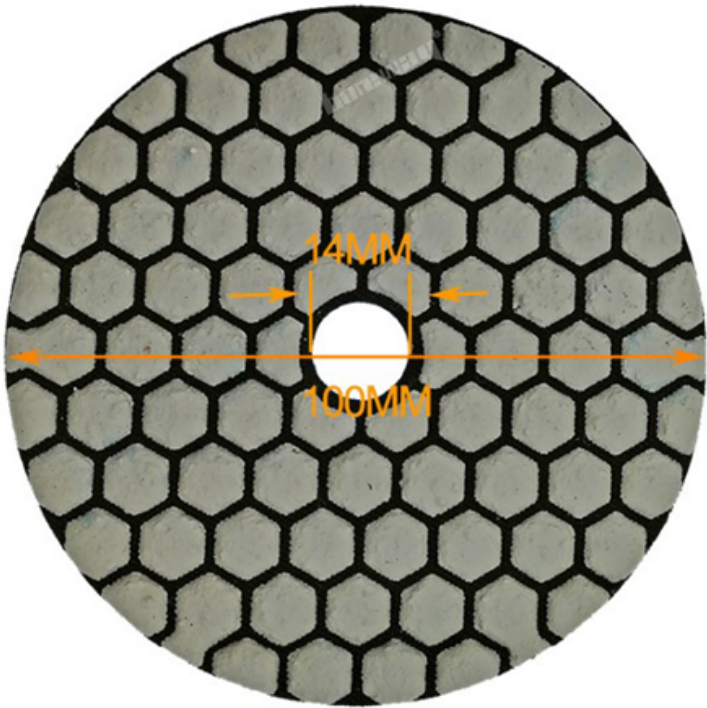

# DRY FLEXIBLE DIAMOND POLISHING PADS

1.5MM  
Workable Thickness

Front Side

Back Side

**boreway**®

**Boreway Machinery Co.,Ltd**  
[www.fordiamondtools.com](http://www.fordiamondtools.com)  
[www.diamondtools.top](http://www.diamondtools.top)