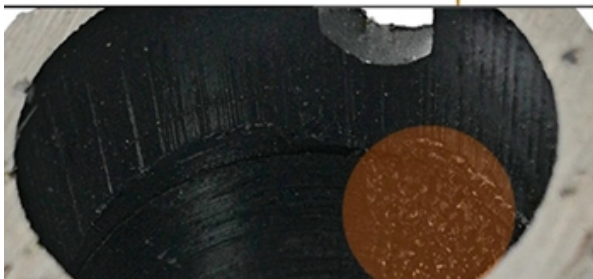

boreway®

Boreway Machinery Co., Ltd.
www.diamondtools.top
www.boreway.com

Available Diameter: 20MM 25MM

Fast Cutting hard Granite Concrete Marble Block

M14 Female Thread

LASER WELDED

www.diamondtools.top

100MM
4"

Crown Segements

● DESIGN

● Vacuum Brazed

Diamond Grain
to protect the
Steel Core

Available Diameter: 32MM 35MM 38MM 45MM 50MM 58MM 65MM
Fast Cutting hard Granite Concrete Marble Block

5/8-11 Female Thread

LASER WELDED

100MM
4"

Turbo Segments

● DESIGN

● Vacuum Brazed

Diamond Grain
to protect the
Steel Core

boreway®

Boreway Machinery Co., Ltd.
www.diamondtools.top
www.boreway.com

boreway[®]