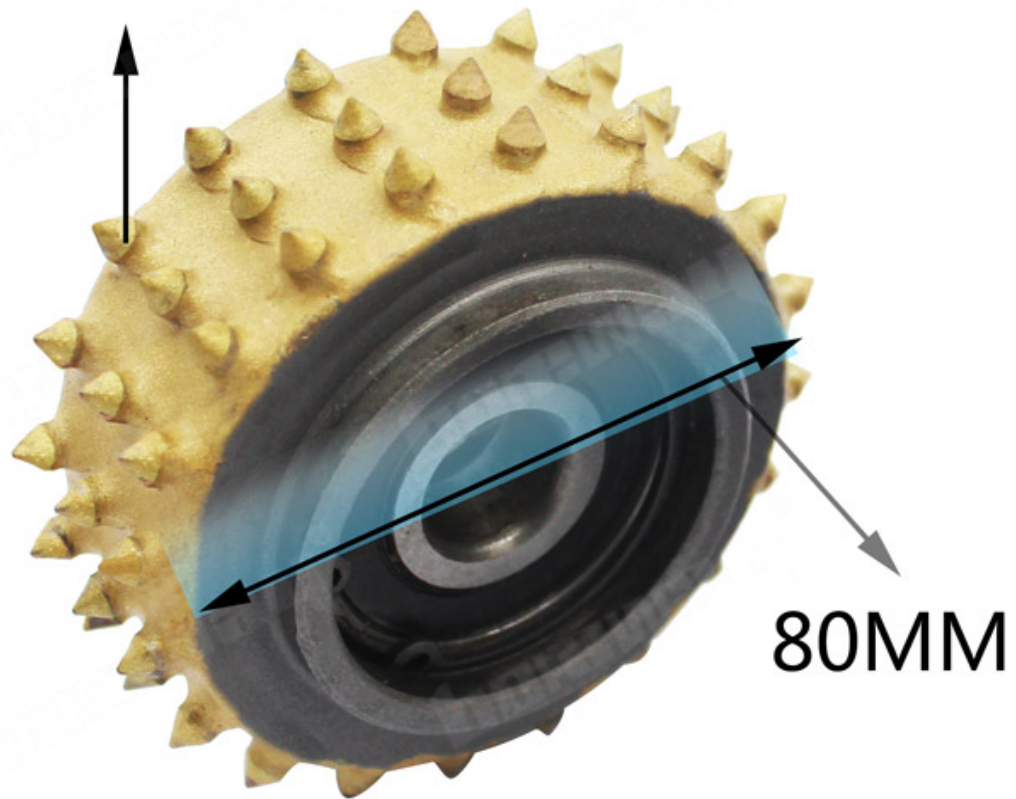

80	60		3	
----	----	--	---	--

application

	5	125	3	30	14 16 5/8" - 11 42 47 50
	6	150	4	45	
	8	200	3	30	
			6	45	
	10	250	4	30	
			8	45	
	12	300	5	30	
			10	45	
			6	30	

60s

- 
- 
- 
- 
- 

60s

60 Teeth

Number of Head Rows: 3 Row  
60s Carbide Bush Hammer Wheel