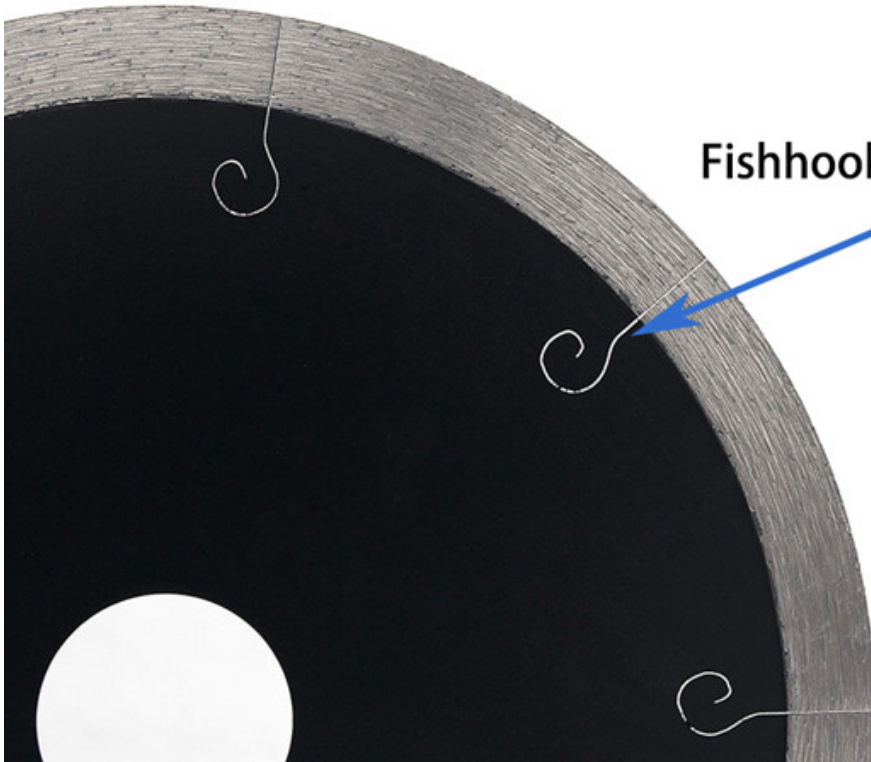

Fishhook Designed Saw Blade