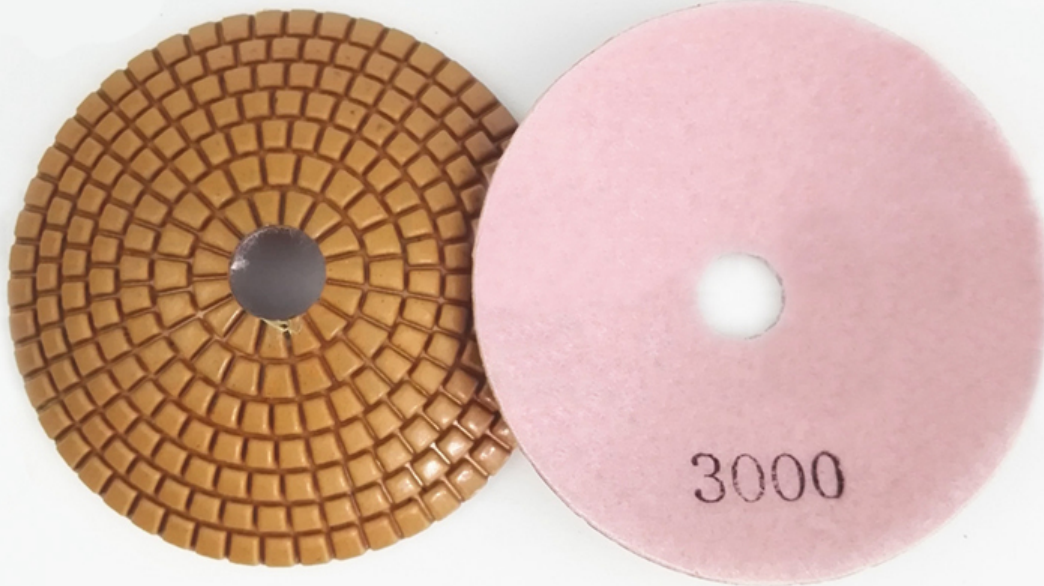

**boreway**®

Bowl shaped wet diamond polishing pad  
**Boreway Machinery Co., Ltd.**  
[www.diamondtools.top](http://www.diamondtools.top)  
[www.boreway.com](http://www.boreway.com)

**boreway**®

Bowl shaped wet diamond polishing pad