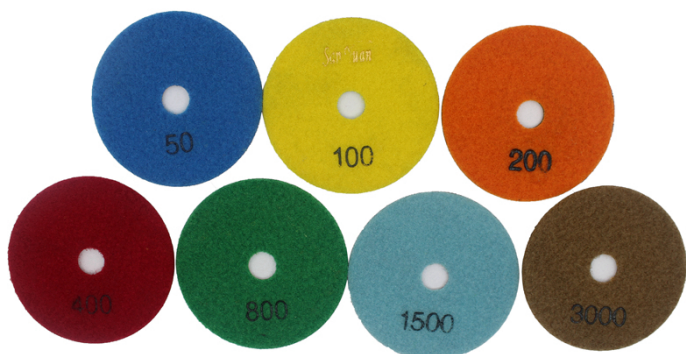

boreway[®]

boreway[®]

boreway[®]

boreway[®]

boreway[®]

boreway[®]

本公司专业生产各种规格工业用砂纸，磨料，研磨材料，各种规格工业用砂纸，磨料，研磨材料
www.boreway.com | www.boreway.com | www.boreway.com | www.boreway.com | www.boreway.com

福建南平博威机械有限公司: