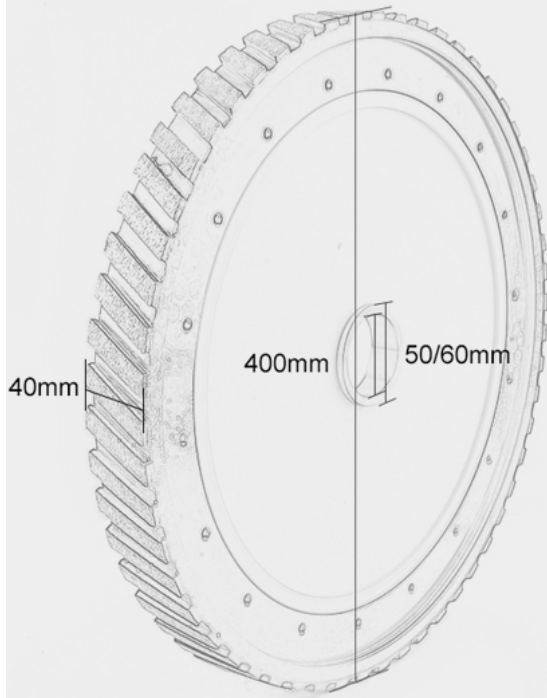

boreway®

1

Designed for grinding or milling surface of stone