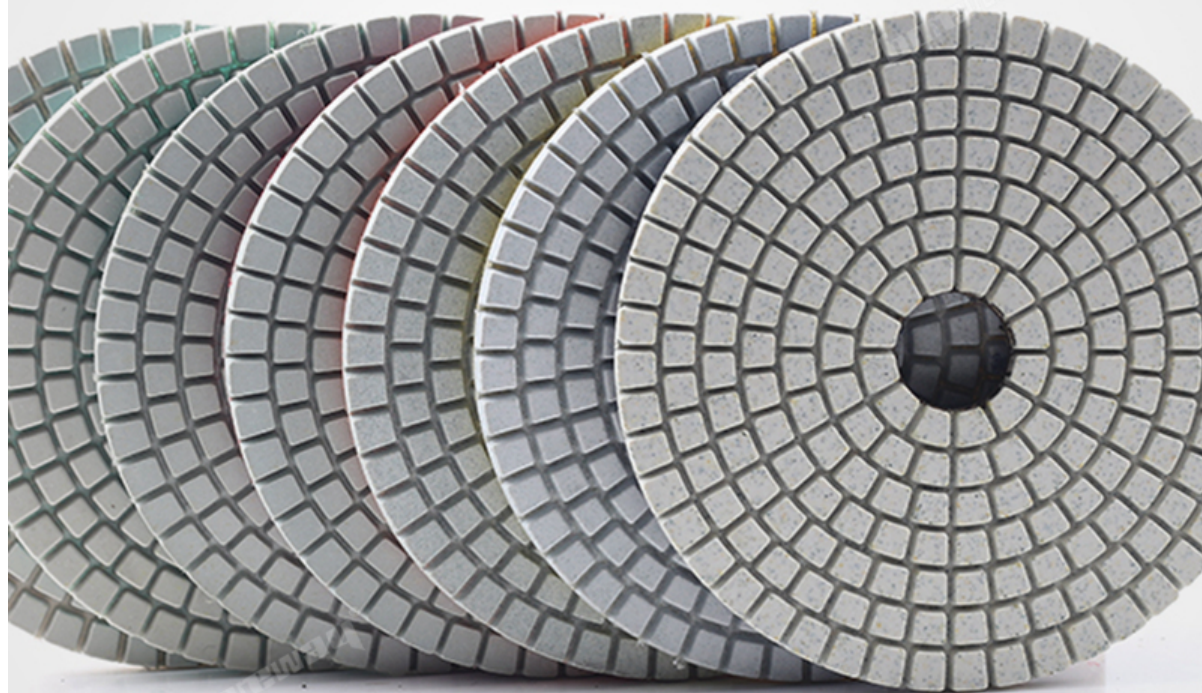

boreway®

Boreway Machinery Co., Ltd.
www.diamondtools.top
www.boreway.com

boreway®

1

for polishing Terrazzo/Concrete/Engineered Stone/Porcelain/Quartz.

Boreway Machinery Co., Ltd.
www.diamondtools.top
www.boreway.com

boreway®

2

The polishing pads with the capability for a high glossy degree and fast polishing without scratch.

Boreway Machinery Co., Ltd.
www.diamondtools.top
www.boreway.com

boreway®

Designed for a variety of applications and flexible and smooth polishing