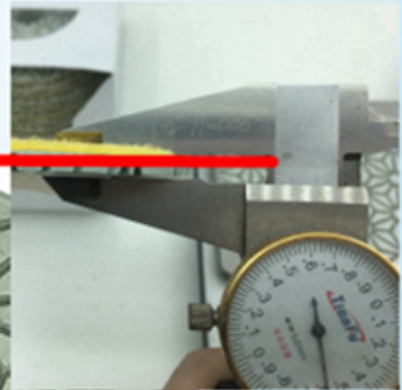

boneway® Diamond polishing pads details

1#

Rough

2#

Medium

3#

Fine

Thickness
5 mm