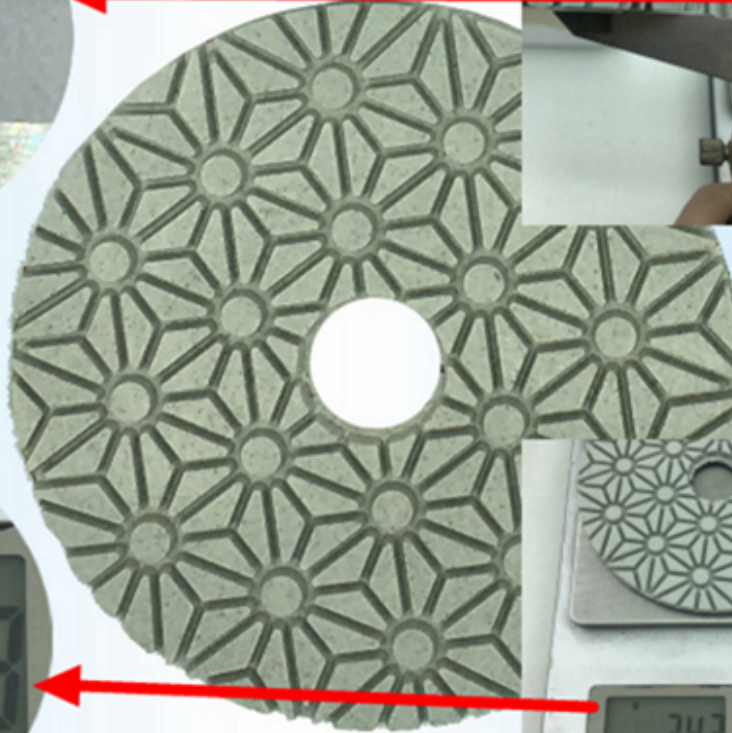

Granite

Weight
34.3 g