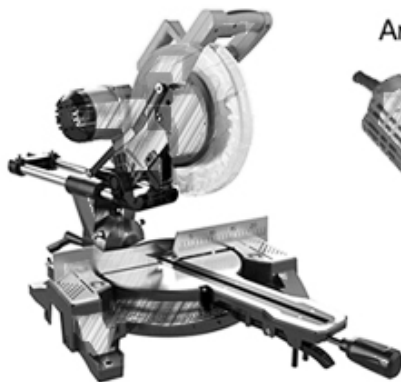

Multi-function cutting machine