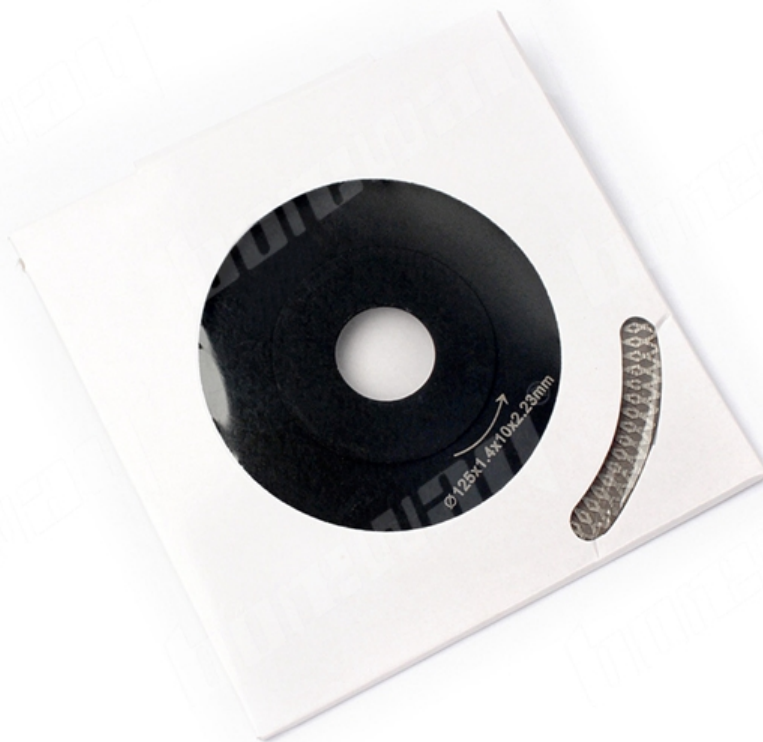

boreway®

Boreway Machinery Co., Ltd.
www.diamondtools.top
www.boreway.com

Diamond Mesh Turbo Blade

- Fast & Smooth Cutting
- Long Working Life
- Wide Application:

Granite Marble Tile Ceramic
Brick.....

1.6MM Thickness