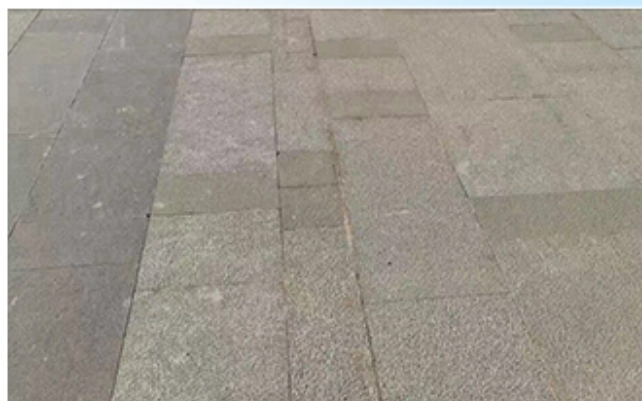

Remarquer:

1. Avant d'acheter, veuillez fournir le modèle de la machine.
2. Veuillez fournir le matériel avant l'achat.
3. Autres spécifications peuvent être personnalisées selon les exigences.

Produits connexes:

[Brosses abrasives anciennes en diamant:](#)