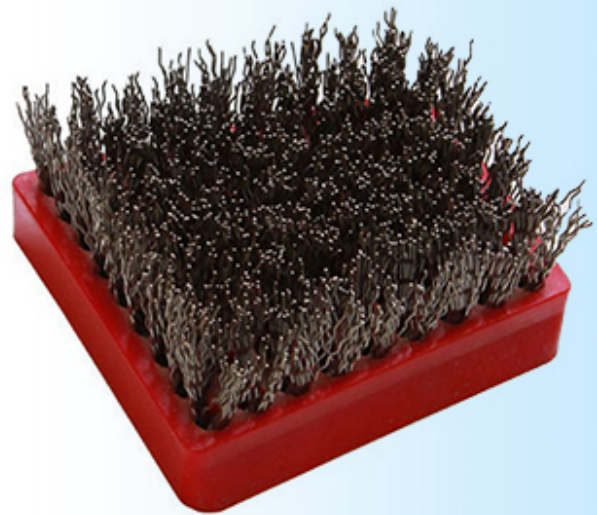

boneway®

Multi size steel brushes

Emballage & livraison: