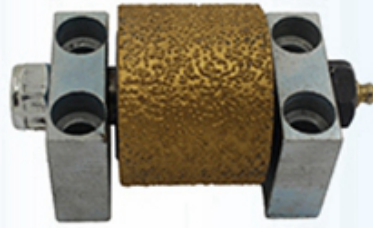

Bush hammer roller and plates are widely used on many kinds grinding machines for grinding bush hammered, such as granite, marble, concrete, limestone. We offer a wide different sizes to satisfy your exact profiling needs. We offer many different kinds of bush hammer rollers and plates for your use.

Marble

Granite

Concrete

Limestone

boreway® Multi size bush hammer tools

**Darse cuenta:**

1. Before la compra, proporciona por favor el modelo de la máquina.

2. Please proporcionan el material antes de compra.