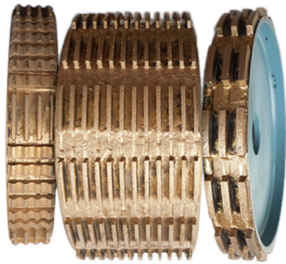

Boreway Machinery Co., Ltd.
www.diamondtools.top
www.boreway.com

Boreway Machinery Co., Ltd.
www.diamondtools.top
www.boreway.com

Boreway Machinery Co., Ltd.
www.diamondtools.top
www.boreway.com