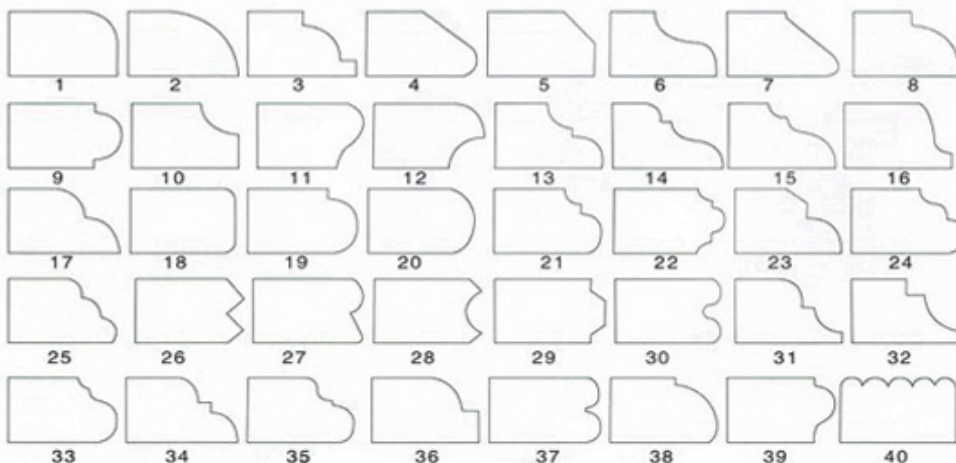

异形磨边效果 Type of profile stone

□□□□□□□□□□

Name	Special Shape Diamond Grinding Wheel
Model	BW-DGW
Diameter	100mm - 5000mm
Thickness	10mm 15mm 20mm 25mm 30mm 40mm 50mm
Grit	30# - 1000#
Applicable Materials	Marble, Granite, Quartz, Artificial Stone and Other stone
Applicable Machine	Portable grinding machine Edge Cutting machine
Shape	Customized according to the needs