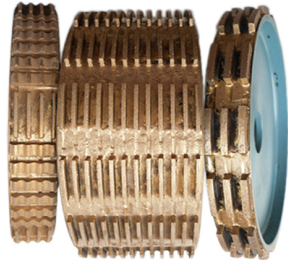

Boreway Machinery Co., Ltd.
www.diamondtools.top
www.boreway.com

Boreway Machinery Co., Ltd.
www.diamondtools.top
www.boreway.com

Boreway Machinery Co., Ltd.
www.diamondtools.top
www.boreway.com