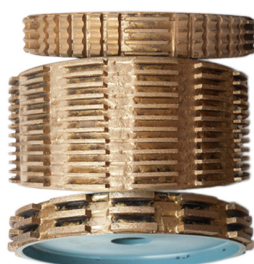

Boreway Machinery Co., Ltd.
www.diamondtools.top
www.boreway.com