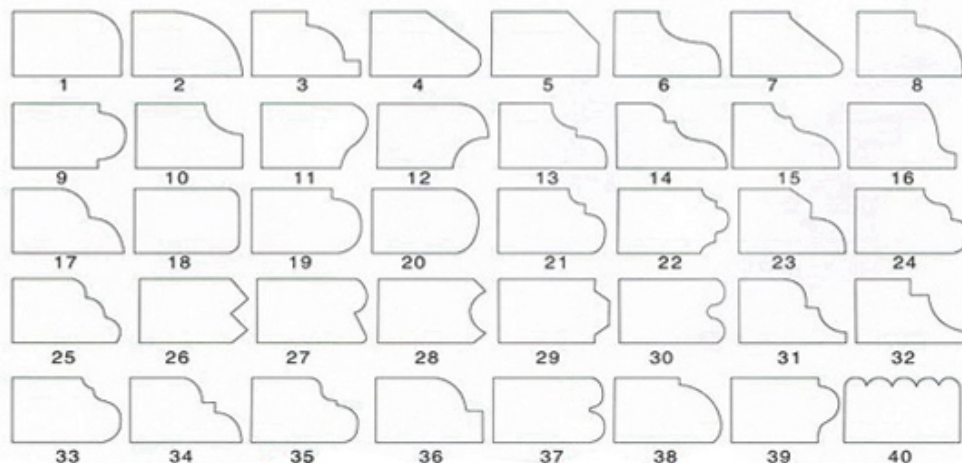

异形磨边效果 Type of profile stone

□□□□□□□□□□

Name	Special Shape Diamond Grinding Wheel
Model	BW-DGW
Diameter	100mm - 5000mm
Thickness	10mm 15mm 20mm 25mm 30mm 40mm 50mm
Grit	30# - 1000#
Applicable Materials	Marble, Granite, Quartz, Artificial Stone and Other stone
Applicable Machine	Portable grinding machine Edge Cutting machine
Shape	Customized according to the needs