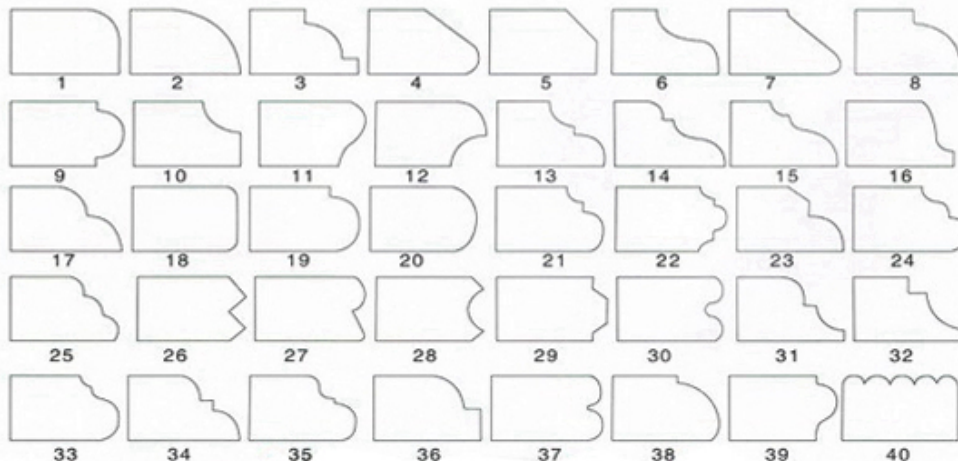

异形磨边效果 Type of profile stone

□□□□□□□□□□

Name	Special Shape Diamond Grinding Wheel
Model	BW-DGW
Diameter	100mm - 5000mm
Thickness	10mm 15mm 20mm 25mm 30mm 40mm 50mm
Grit	30# - 1000#
Applicable Materials	Marble, Granite, Quartz, Artificial Stone and Other stone
Applicable Machine	Portable grinding machine Edge Cutting machine
Shape	Customized according to the needs