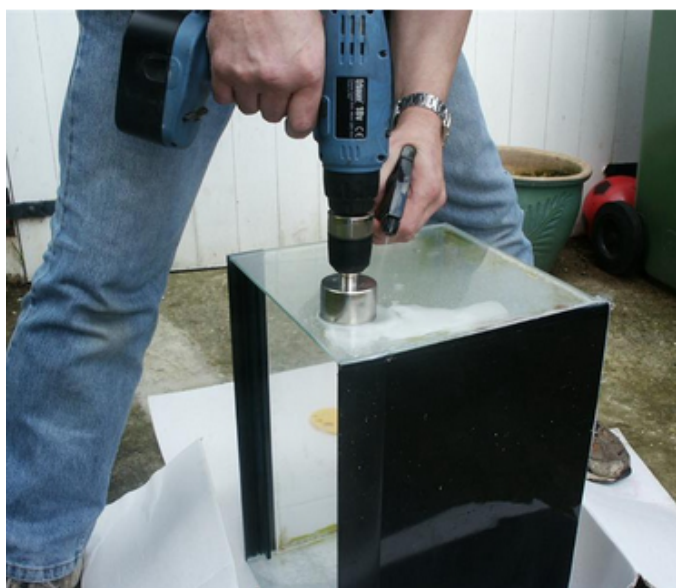

Name	Diamond drill bit for glass
Model	BW-DRB-G
Process	Electroplate
Material	Metal and diamond
Diameter	5mm - 100mm
Length	50mm-60mm
Connection	Clamp lever
Application	Glass,marble,tile,ceramic,pottery