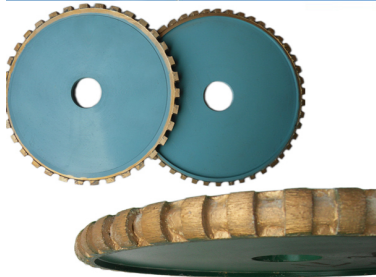

Boreway Machinery Co., Ltd.
www.diamondtools.top
www.boreway.com

Boreway Machinery Co., Ltd.
www.diamondtools.top
www.boreway.com

Boreway Machinery Co., Ltd.
www.diamondtools.top
www.boreway.com