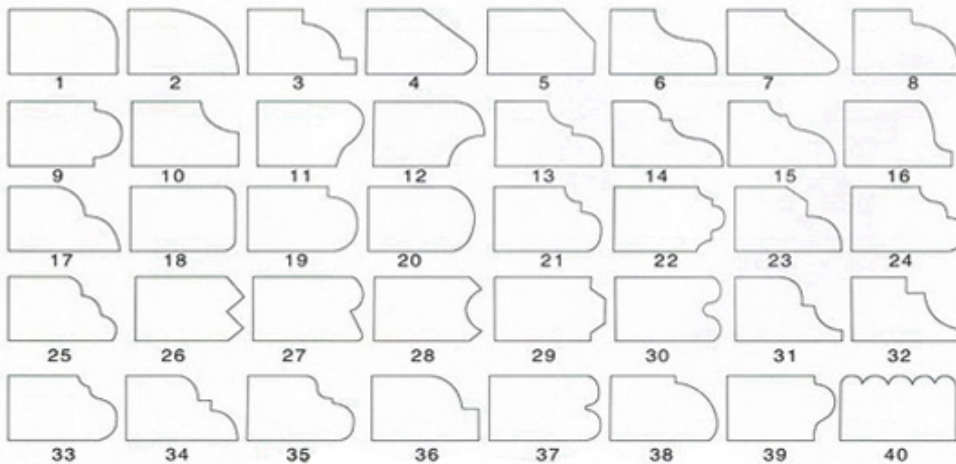

异形磨边效果 Type of profile stone

□□□□□□□□□□□□

Name	Special Shape Diamond Grinding Wheel
Model	BW-DGW
Diameter	100mm - 5000mm
Thickness	10mm 15mm 20mm 25mm 30mm 40mm 50mm
Grit	30# - 1000#
Applicable Materials	Marble, Granite, Quartz, Artificial Stone and Other stone
Applicable Machine	Portable grinding machine Edge Cutting machine
Shape	Customized according to the needs