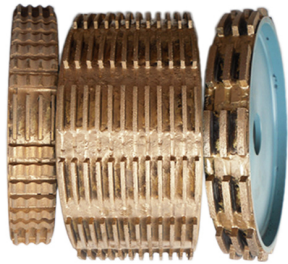

Boreway Machinery Co., Ltd.
www.diamondtools.top
www.boreway.com

Boreway Machinery Co., Ltd.
www.diamondtools.top
www.boreway.com

Boreway Machinery Co., Ltd.
www.diamondtools.top
www.boreway.com