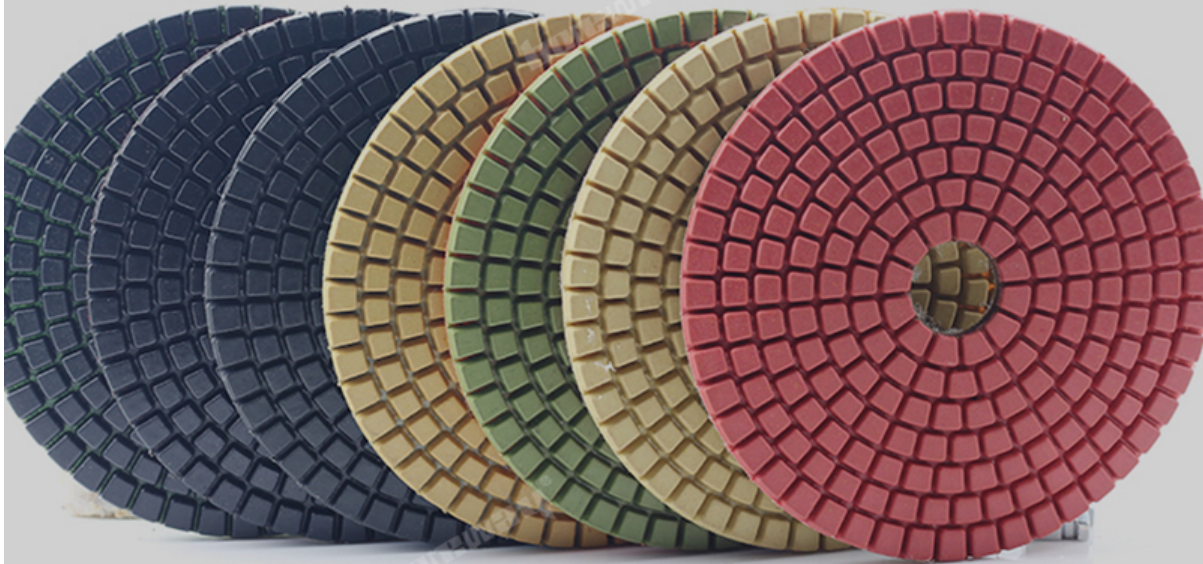

boreway®

Boreway Machinery Co., Ltd.
www.diamondtools.top
www.boreway.com

boreway®

1

Wet flexible Diamond Polishing Pads are widely used for
polishing Terrazzo/Concrete/Engineered Stone/Porcelain/Quartz.

Boreway Machinery Co., Ltd.
www.diamondtools.top
www.boreway.com