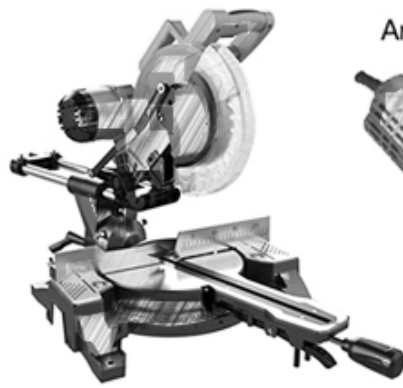

3.

4.

Turbo Rim 230mm

Electric circular saw

Multi-function cutting machine

Angle Grinder

Road cutting machine

Boreway Machinery Co.,Ltd
www.fordiamondtools.com
www.diamondtools.top