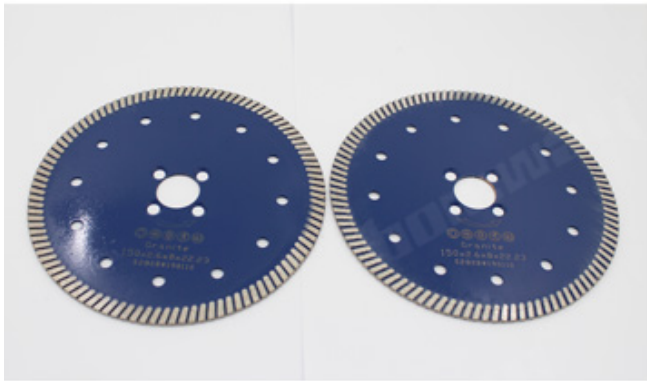

Turbo Rim 230mm

1.

2.

3.

4.