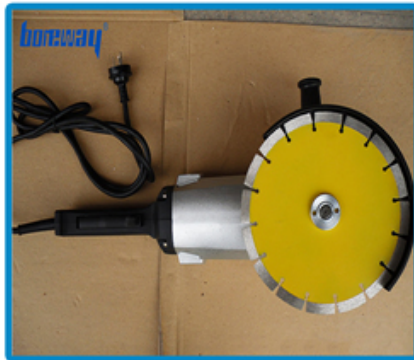

Turbo Rim 230mm