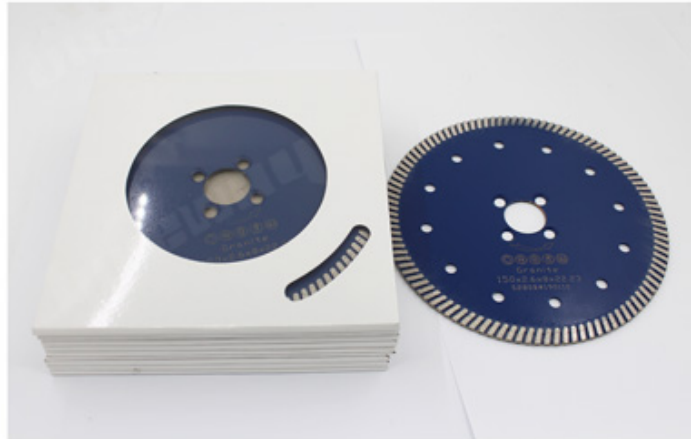

Turbo Rim 230mm

1.

2.

3.

4.