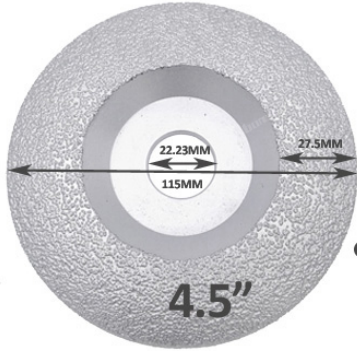

# VACUUM BRAZED DIAMOND GRINDING DISC

Grit #30/40

- Convex Type
- High Quality Diamond Vacuum brazed on the core

- Wide Application

Marble  
Granite  
Stone  
Tile  
Brick  
Steel  
Plastic

.....

# VACUUM BRAZED DIAMOND GRINDING WHEEL

DIA :100MM/115MM/125MM

>>>>CONVEX DESIGN

>>>Wide Application:  
Dry Grinding Marble  
stone granite Tile  
Steel Plastic.....

Diamond  
Grit #30/40

100 Vacuum

**Boreway Machinery Co., Ltd.**  
[www.diamondtools.top](http://www.diamondtools.top)  
[www.boreway.com](http://www.boreway.com)