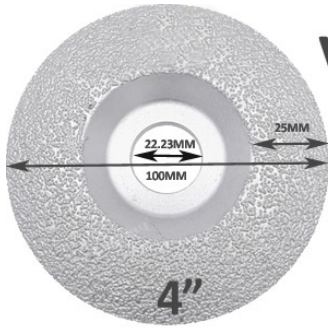

# VACUUM BRAZED DIAMOND GRINDING DISC

Grit #30/40

- Convex Type
- High Quality Diamond Vacuum brazed on the core

- Wide Application

Marble  
Granite  
Stone  
Tile  
Brick  
Steel  
Plastic

.....

# VACUUM BRAZED DIAMOND GRINDING WHEEL

DIA :100MM/115MM/125MM

>>>>CONVEX DESIGN

>>>Wide Application:  
Dry Grinding Marble  
stone granite Tile  
Steel Plastic.....

Diamond  
Grit #30/40

100 Vacuum

**Boreway Machinery Co., Ltd.**  
[www.diamondtools.top](http://www.diamondtools.top)  
[www.boreway.com](http://www.boreway.com)