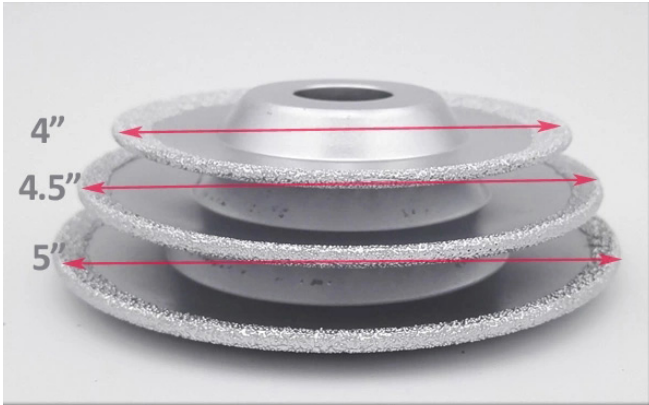

# VACUUM BRAZED DIAMOND GRINDING DISC

Grit #30/40

- Convex Type
- High Quality Diamond Vacuum brazed on the core

- Wide Application

Marble  
Granite  
Stone  
Tile  
Brick  
Steel  
Plastic

.....

# VACUUM BRAZED DIAMOND GRINDING WHEEL

DIA :100MM/115MM/125MM

>>>>CONVEX DESIGN

>>>Wide Application:  
Dry Grinding Marble  
stone granite Tile  
Steel Plastic.....

Diamond  
Grit #30/40

100 Vacuum

**Boreway Machinery Co., Ltd.**  
[www.diamondtools.top](http://www.diamondtools.top)  
[www.boreway.com](http://www.boreway.com)