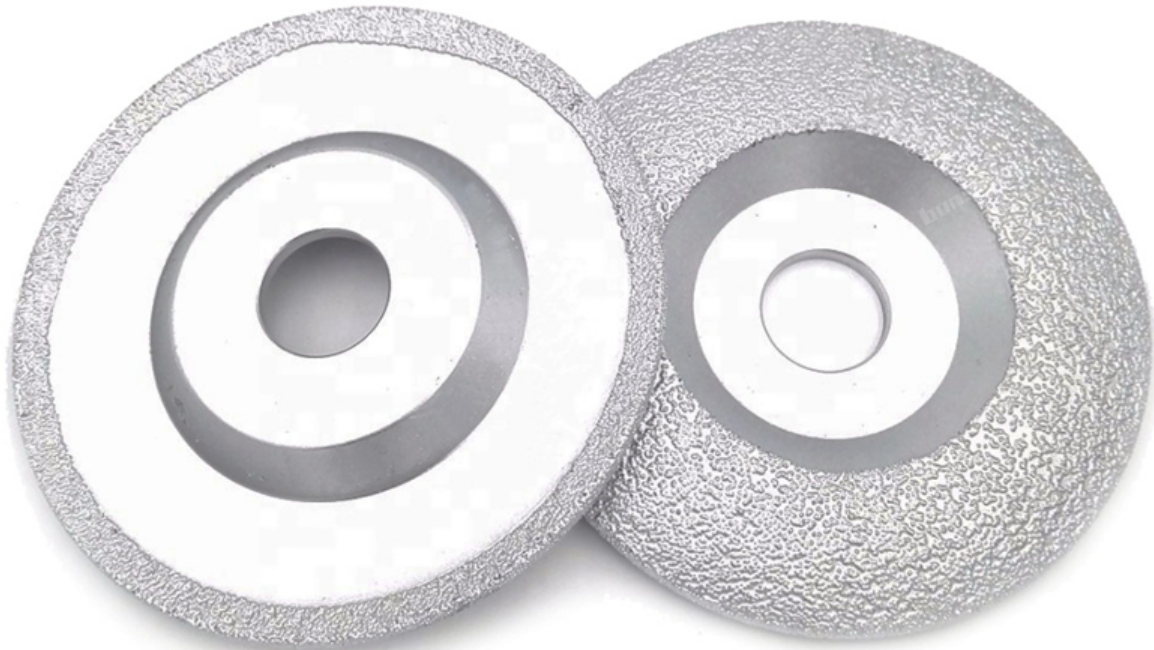

boreway®

Boreway Machinery Co., Ltd.
www.diamondtools.top
www.boreway.com