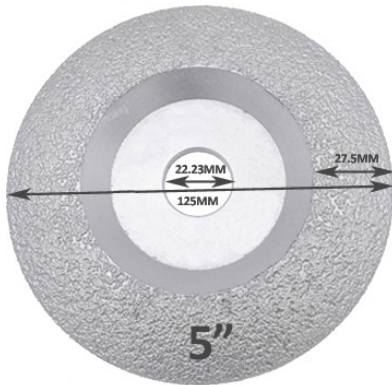

# VACUUM BRAZED DIAMOND GRINDING DISC

Grit #30/40

- Convex Type
- High Quality Diamond Vacuum brazed on the core

- Wide Application

Marble  
Granite  
Stone  
Tile  
Brick  
Steel  
Plastic

.....

# VACUUM BRAZED DIAMOND GRINDING WHEEL

DIA :100MM/115MM/125MM

>>>>CONVEX DESIGN

>>>Wide Application:  
Dry Grinding Marble  
stone granite Tile  
Steel Plastic.....

Diamond  
Grit #30/40

100 Vacuum

**Boreway Machinery Co., Ltd.**  
[www.diamondtools.top](http://www.diamondtools.top)  
[www.boreway.com](http://www.boreway.com)