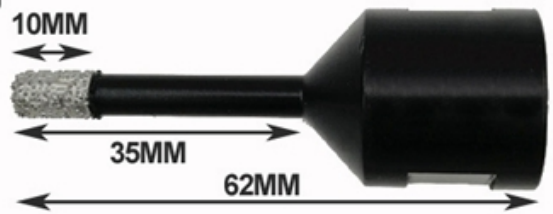

boreway®

Boreway Machinery Co., Ltd.
www.diamondtools.top
www.boreway.com

**5/8-11 Female Thread
Diamond Grit: 30/40**

www.diamondtools.top

Diameter: 6MM 8MM 10MM
13MM 16MM
Total Length 62MM
Max Drilling depth 35MM

Diameter: 19MM 25MM 28MM 32MM
35MM 38MM 45MM 51MM 65MM 76MM
89MM 102MM
Total Length 75MM
Max Drilling Depth: 45MM

**Fast & Dry
Drilling**

boreway®

www.diamondtools.top

13MM (1/2")

Boreway Machinery Co., Ltd.
www.diamondtools.top
www.boreway.com