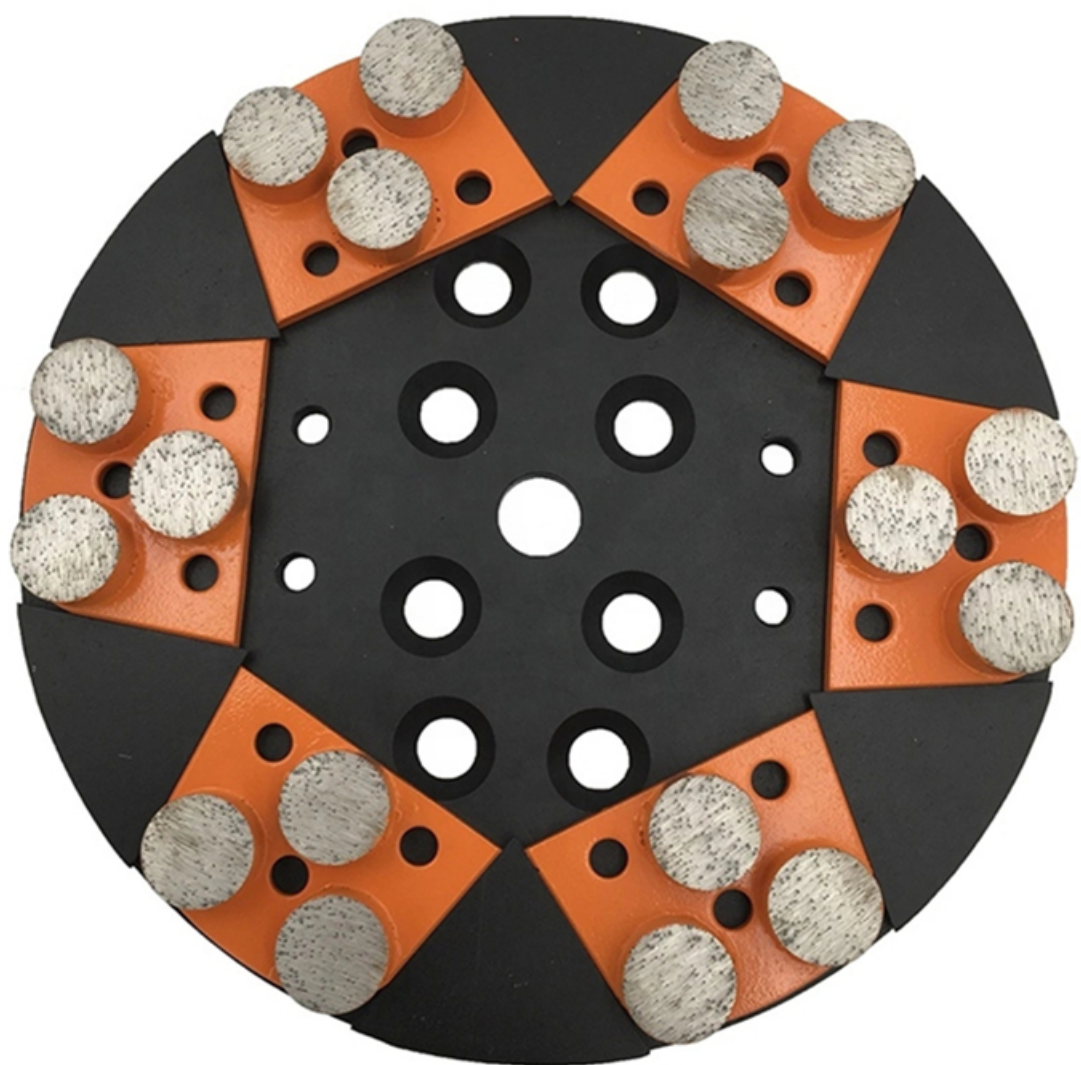

Lavina□□□□□□□

**Grit: 16-270# etc.**

**D25mm\*H12.5mm\*2T**

**Double Round Segments**

**Lavina Quick Lock Blank**

**Lavina Blank with 3 M6/M8 Threads**

**Lavina Blank with 3 Bare Holes**

□□□