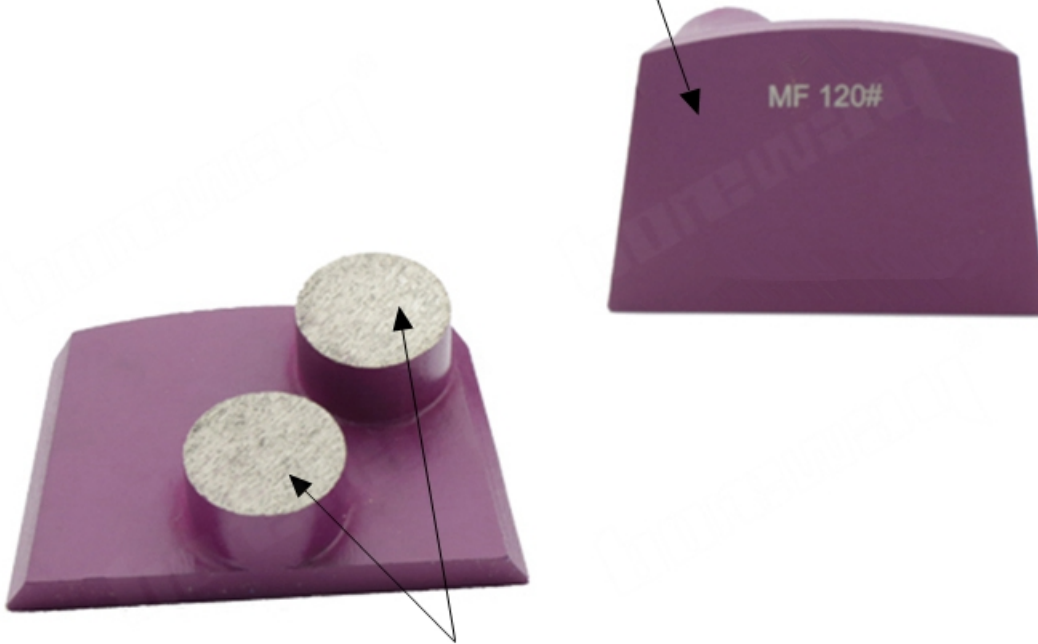

Lavina□□□□□□□

**Grit: 16-270# etc.**

**D25mm\*H12.5mm\*2T**

**Double Round Segments**

**Lavina Quick Lock Blank**

**Lavina Blank with 3 M6/M8 Threads**

**Lavina Blank with 3 Bare Holes**

□□□