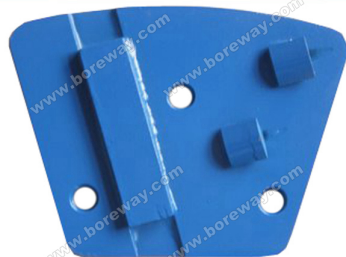

Table 1

Table 1

Table 1 is intended for use with diamond tools and should be used in conjunction with the diamond tool selection guide.

Table 1

1. For diamond tools

2. For diamond tools

3. For diamond tools

4. For diamond tools

Table 1

Table 1 is intended for use with diamond tools and should be used in conjunction with the diamond tool selection guide.

Table 1 is intended for use with diamond tools and should be used in conjunction with the diamond tool selection guide.

Table 2

Table 2

Code	Material	Application	Material	Notes
	BW-DGB	6mm, 16mm, 25mm, 30mm, 36mm, 40mm, 50mm, 60mm, 80mm, 100mm, 120mm, 150mm, 170mm, 200mm	HTC, PCD	

Table 2 is intended for use with diamond tools and should be used in conjunction with the diamond tool selection guide.

Table 2 is intended for use with diamond tools and should be used in conjunction with the diamond tool selection guide.

Boreway Machinery Co., Ltd.
www.diamondtools.top
www.boreway.com