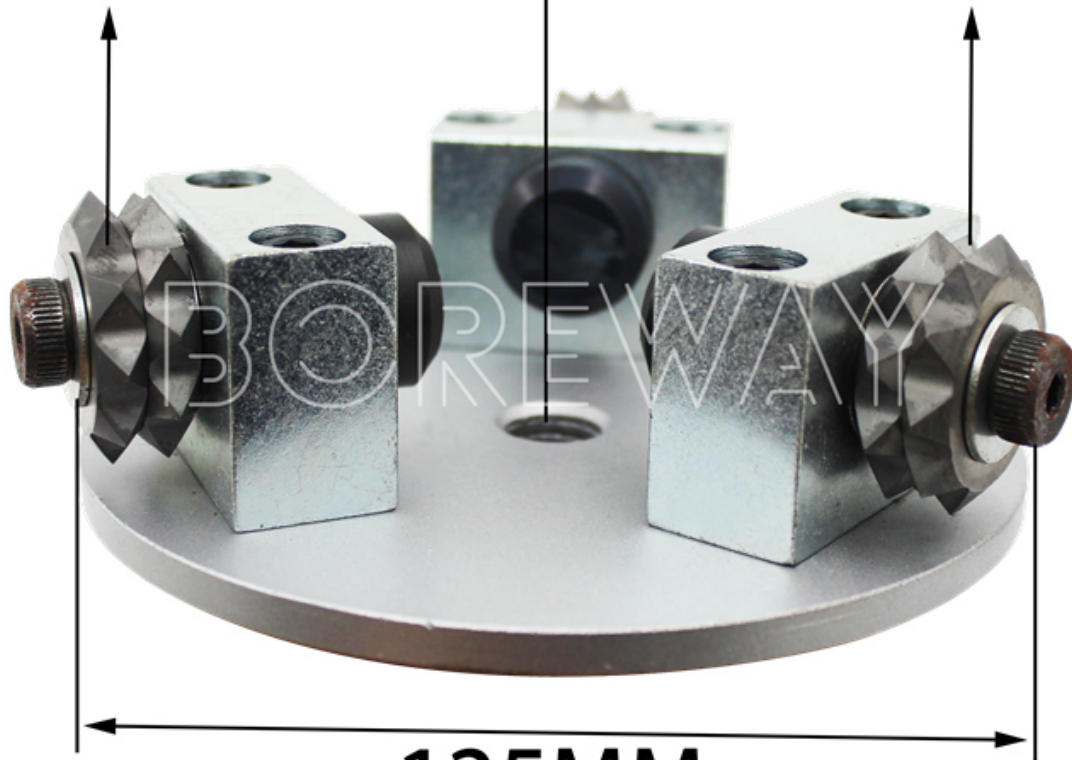

boreway®

Star Teeth

M14

20 Teeth

125MM

Boreway Machinery Co.,Ltd
www.diamondtools.top
www.boreway.net