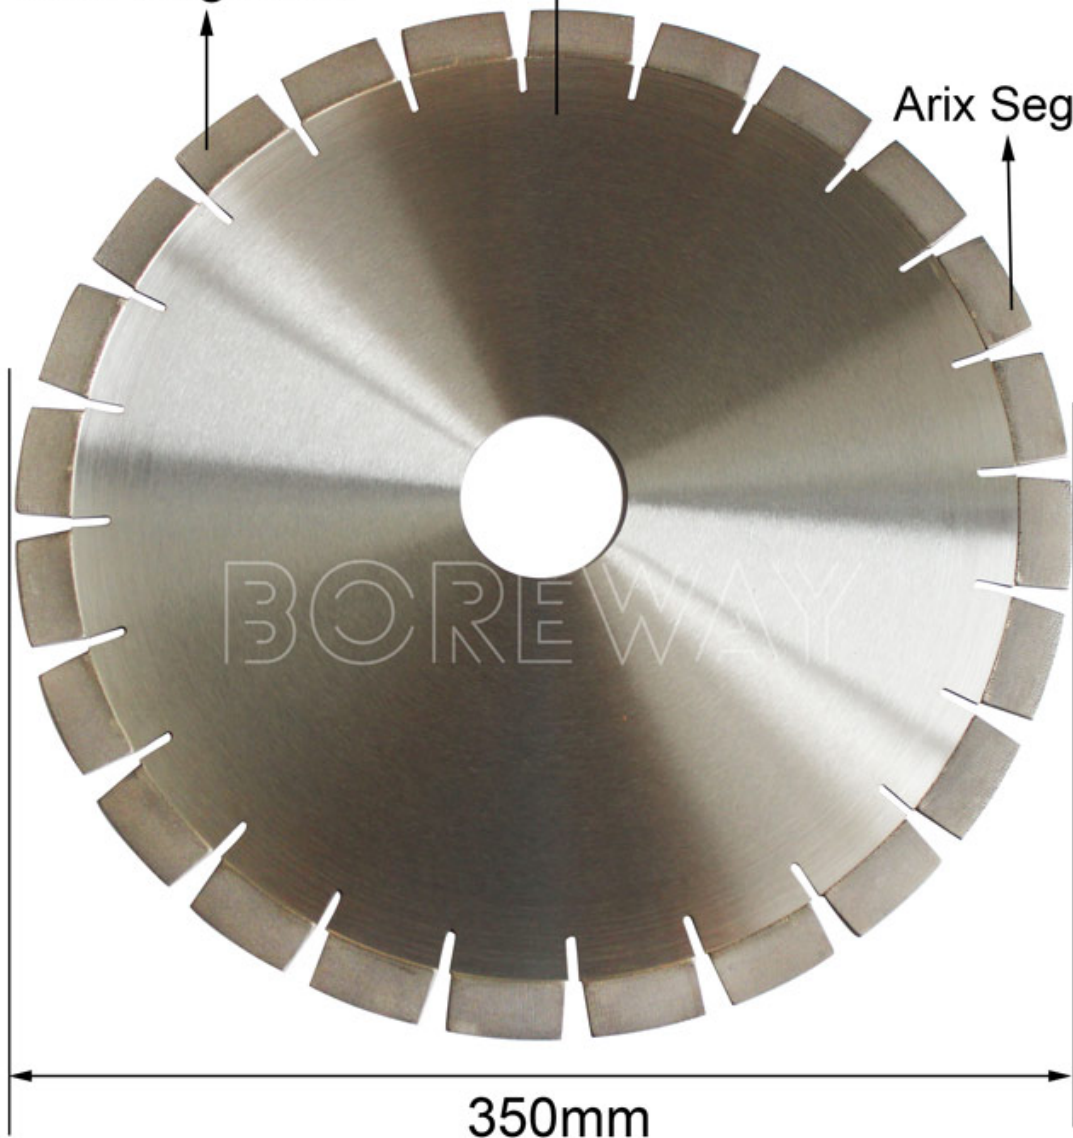

Silent Diamond Saw Blade

24 Teeth Segment

Arix Segment

350mm