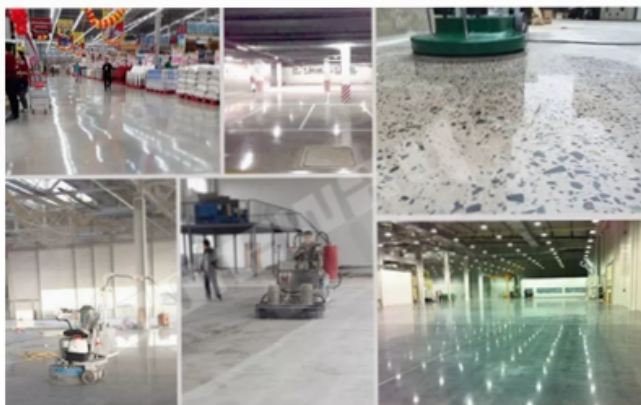

HTC HTC

Sizes: 40*10*10mm*1T
 Single Segment with Teeth

HTC

HTC

Boreway Machinery Co., Ltd
www.fordiamondtools.com
www.diamondtools.top

1. 000000

Boreway Machinery Co., Ltd
www.fordiamondtools.com
www.diamondtools.top