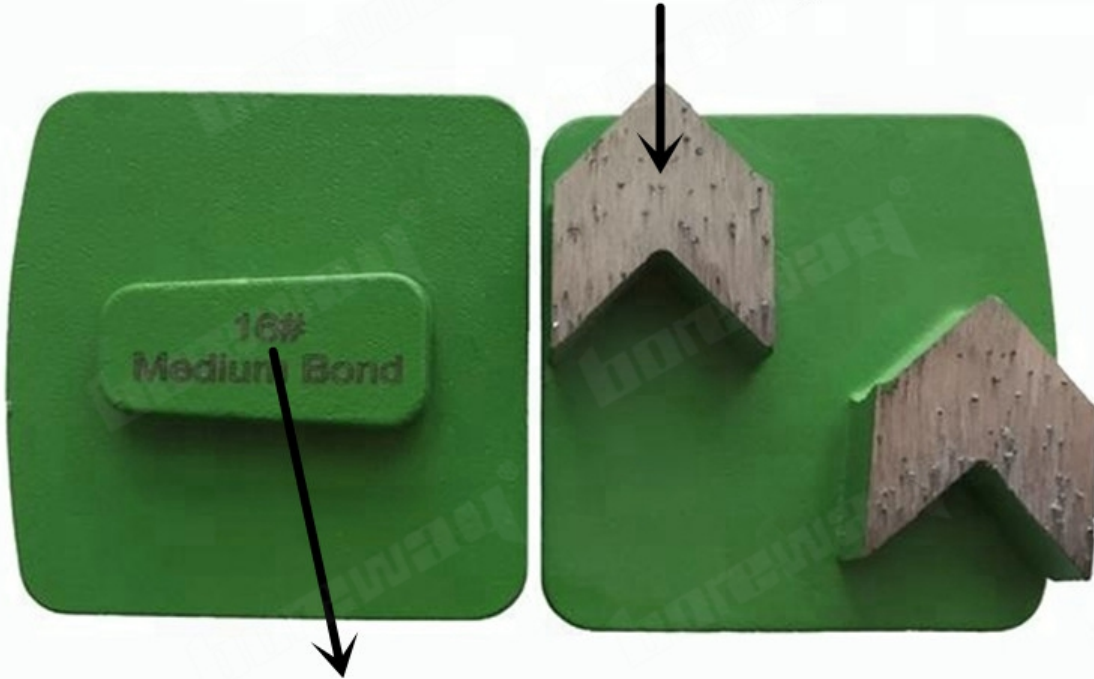

24\*14\*8mm\*2T  
Double Arrow Segment

Husqvarna or Scanmaskin Redi Lock

<Concrete Grinding Shoes>