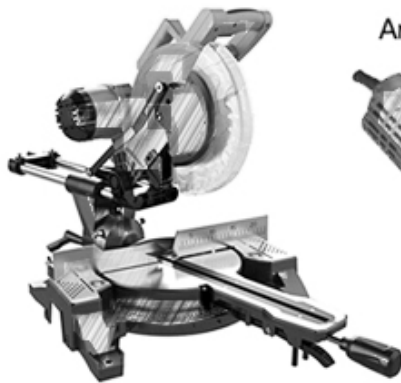

Multi-function cutting machine