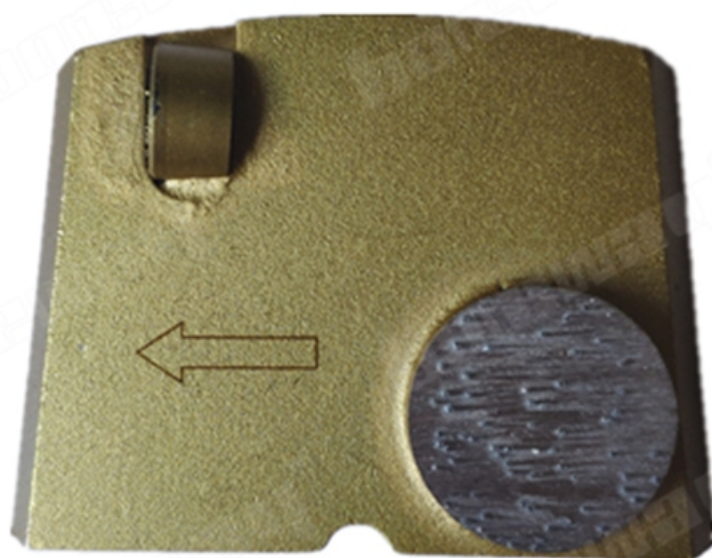

PCD Lavina□□□□□

40\*10\*10mm\*2T

Double Segments With Split PCD

**Lavina Quick Lock Blank**

**Lavina Blank with 3 M6/M8 Threads**

**Lavina Blank with 3 Bare Holes**

1.

2.