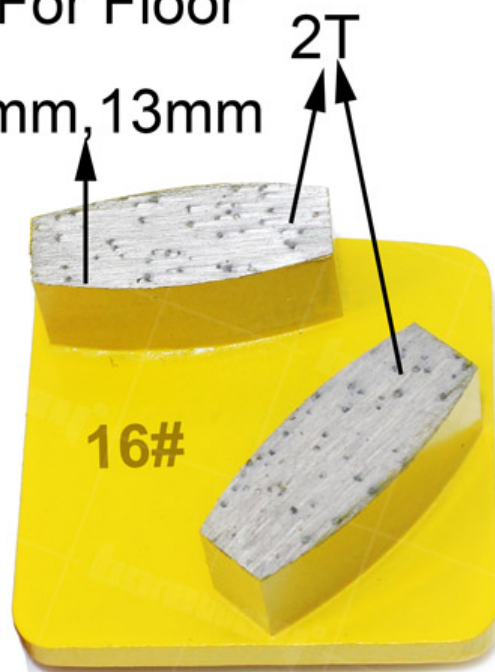

Oval Segment