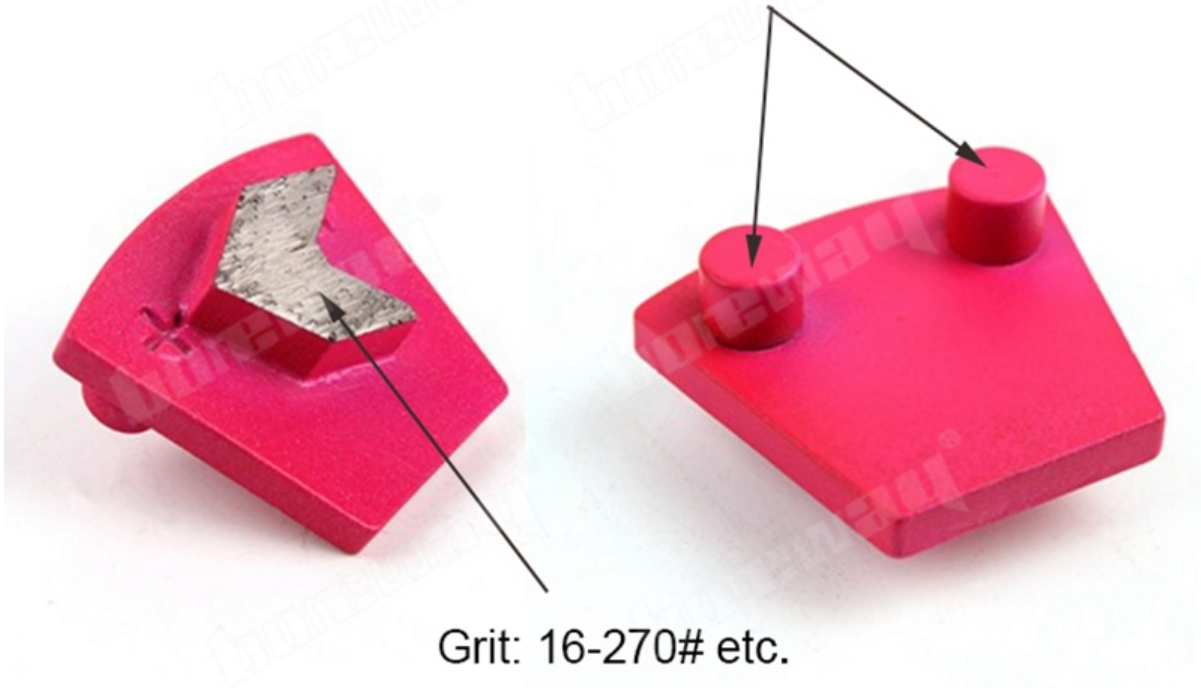

Double Pins Blank

Grit: 16-270# etc.