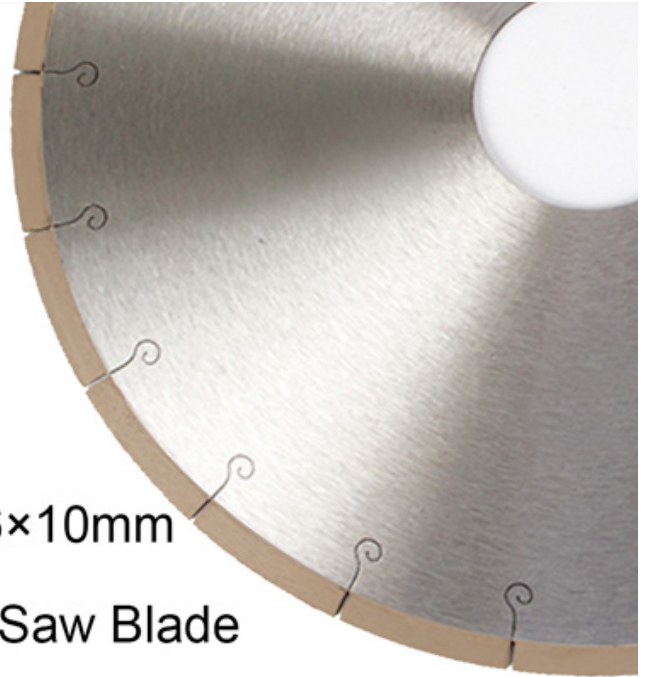

Diamond Segment

40×3.6×10mm

Use For 300mm Saw Blade

High Grade Of Diamond  
Great Adaptability  
No Chipping