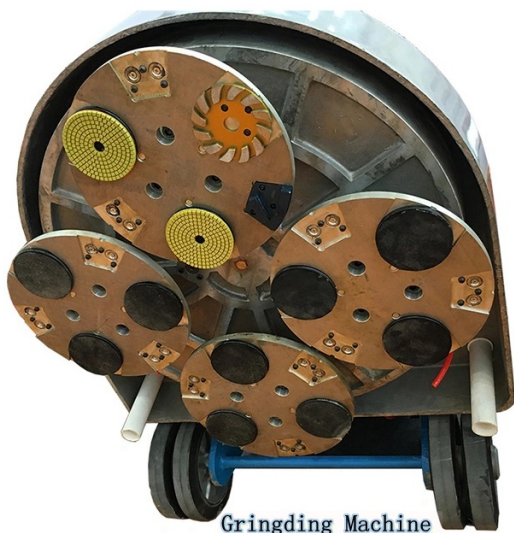

2500 psi

5500 psi

Lavina

Grinding Machine

Concrete Grinding Effect

1

2

3. 30M, 60M, 80M, 150M, 220M, 280M, 300M, 400M
4. 30M, 60M, 80M, 150M, 220M, 280M, 300M, 400M