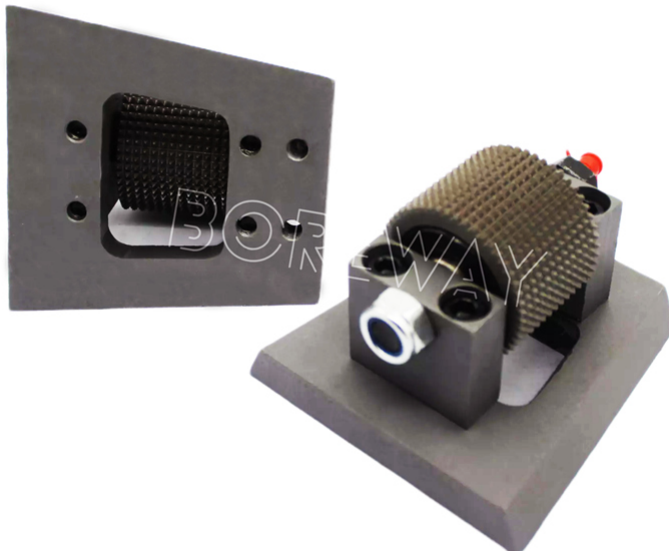

Boreway Machinery Co.,Ltd
www.diamondtools.top
www.boreway.net