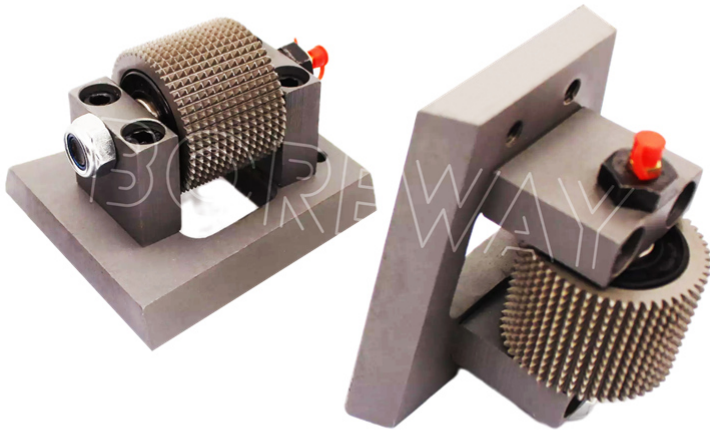

Boreway Machinery Co.,Ltd
www.diamondtools.top
www.boreway.net