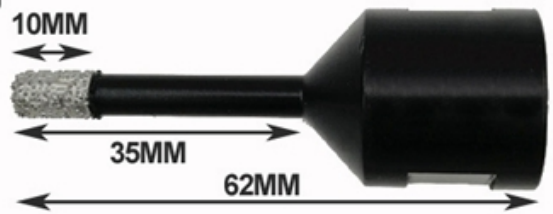

**boreway**®

**Boreway Machinery Co., Ltd.**  
[www.diamondtools.top](http://www.diamondtools.top)  
[www.boreway.com](http://www.boreway.com)

**5/8-11 Female Thread  
Diamond Grit: 30/40**

[www.diamondtools.top](http://www.diamondtools.top)

Diameter: 6MM 8MM 10MM  
13MM 16MM  
Total Length 62MM  
Max Drilling depth 35MM

Diameter: 19MM 25MM 28MM 32MM  
35MM 38MM 45MM 51MM 65MM 76MM  
89MM 102MM  
Total Length 75MM  
Max Drilling Depth: 45MM