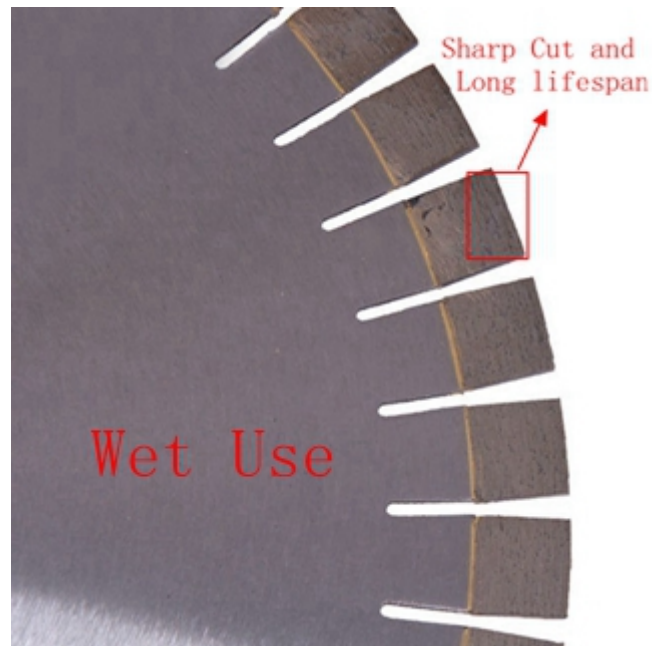

12	300	40	3.0 / 3.2	8/10	21
14	350	40	3.0 / 3.2	8/10/12/15	24
16	400	40	3.4 / 3.6 / 3.8	8/10/12/15	28
18	450	40	4.0 / 4.2	8/10/12/15	32
20	500	40	4.0 / 4.2	8/10/12/15/20	36
24	600	40	4.6 / 4.8	8/10/12/15/20	42
28	700	40	5.2 / 5.5	8/10/12/15/20	42
32	800	40	6	8/10/12/15/20	46

350mm
3
3

3

D350mm