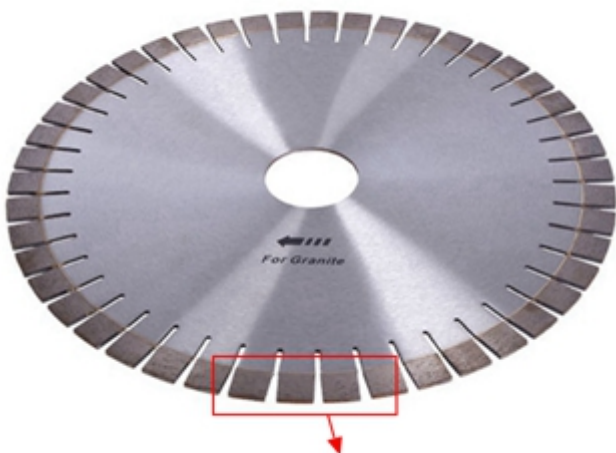

12	300	40	3.0 / 3.2	8/10	21
14	350	40	3.0 / 3.2	8/10/12/15	24
16	400	40	3.4 / 3.6 / 3.8	8/10/12/15	28
18	450	40	4.0 / 4.2	8/10/12/15	32
20	500	40	4.0 / 4.2	8/10/12/15/20	36
24	600	40	4.6 / 4.8	8/10/12/15/20	42
28	700	40	5.2 / 5.5	8/10/12/15/20	42
32	800	40	6	8/10/12/15/20	46

350mm
3
3

3

D350mm

Good Cutting Edge and High efficiency