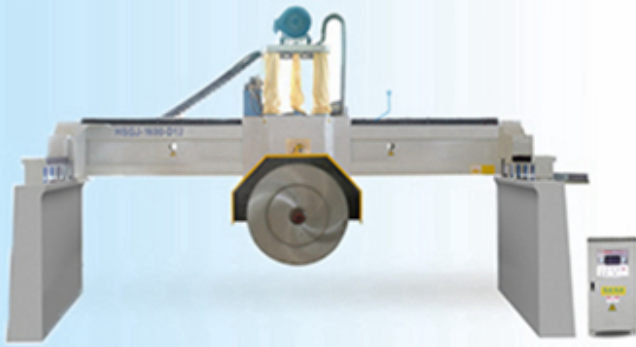

Applicable machines

□□□□