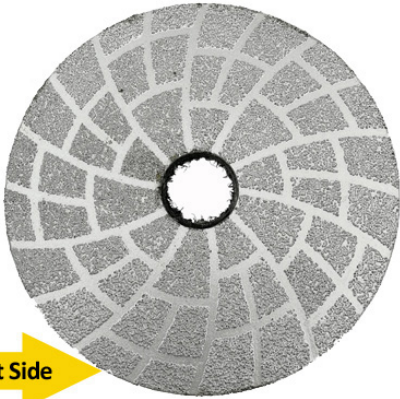

# VACUUM BRAZED DIAMOND GRINDING DISC / PAD

- DRY or WET WORKING
- HIGH PROFESSIONAL QUALITY
- WIDE APPLICATION:

Granite Marble Stone  
Tile brick Concrete

**Fast &  
Long Life**

- Steel Core with Diamond Coated
- Rubber Helps to Improve Adhesive Strength
- Nylon Buckle Fitting on the Backer

# VACCUUM BRAZED DIAMOND GRINDING DISC

- Nylon Buckle
- Rubber Layer
- Steel Core Coated Diamond
- Very High Efficiency
- Very Long Working Life
- Very Wide Application

Grit #50

Grit #30

**boreway**®

**Boreway Machinery Co., Ltd.**  
[www.diamondtools.top](http://www.diamondtools.top)  
[www.boreway.com](http://www.boreway.com)