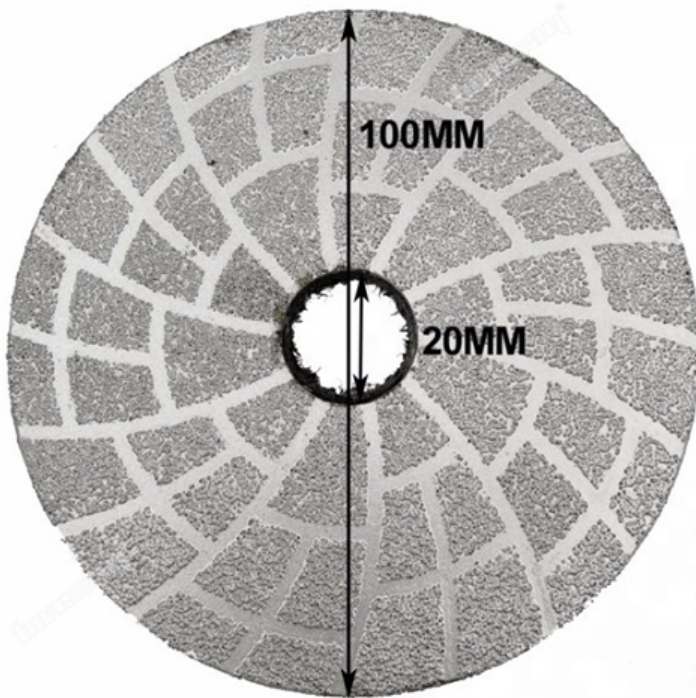

# VACUUM BRAZED DIAMOND GRINDING DISC / PAD

- DRY or WET WORKING
- HIGH PROFESSIONAL QUALITY
- WIDE APPLICATION:

Granite Marble Stone  
Tile brick Concrete

**Fast &  
Long Life**

- Steel Core with Diamond Coated
- Rubber Helps to Improve Adhesive Strength
- Nylon Buckle Fitting on the Backer

# VACCUUM BRAZED DIAMOND GRINDING DISC

- Nylon Buckle
- Rubber Layer
- Steel Core Coated Diamond
- Very High Efficiency
- Very Long Working Life
- Very Wide Application

Grit #50

Grit #30

**boreway**®

**Boreway Machinery Co., Ltd.**  
[www.diamondtools.top](http://www.diamondtools.top)  
[www.boreway.com](http://www.boreway.com)