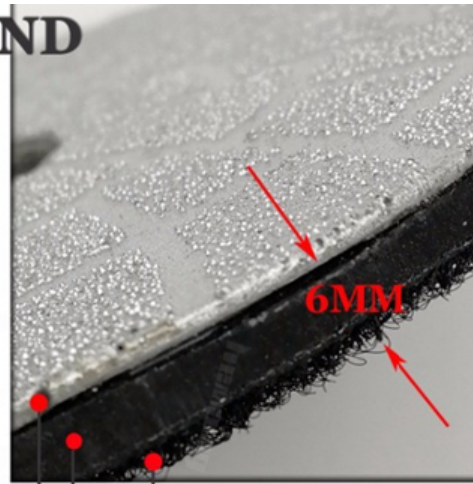

# VACUUM BRAZED DIAMOND GRINDING DISC / PAD

- DRY or WET WORKING
- HIGH PROFESSIONAL QUALITY
- WIDE APPLICATION:

Granite Marble Stone  
Tile brick Concrete

**Fast &  
Long Life**

- Steel Core with Diamond Coated
- Rubber Helps to Improve Adhesive Strength
- Nylon Buckle Fitting on the Backer

# VACCUUM BRAZED DIAMOND GRINDING DISC

- Nylon Buckle
- Rubber Layer
- Steel Core Coated Diamond
- Very High Efficiency
- Very Long Working Life
- Very Wide Application

Grit #50

Grit #30

**boreway**®

**Boreway Machinery Co., Ltd.**  
[www.diamondtools.top](http://www.diamondtools.top)  
[www.boreway.com](http://www.boreway.com)