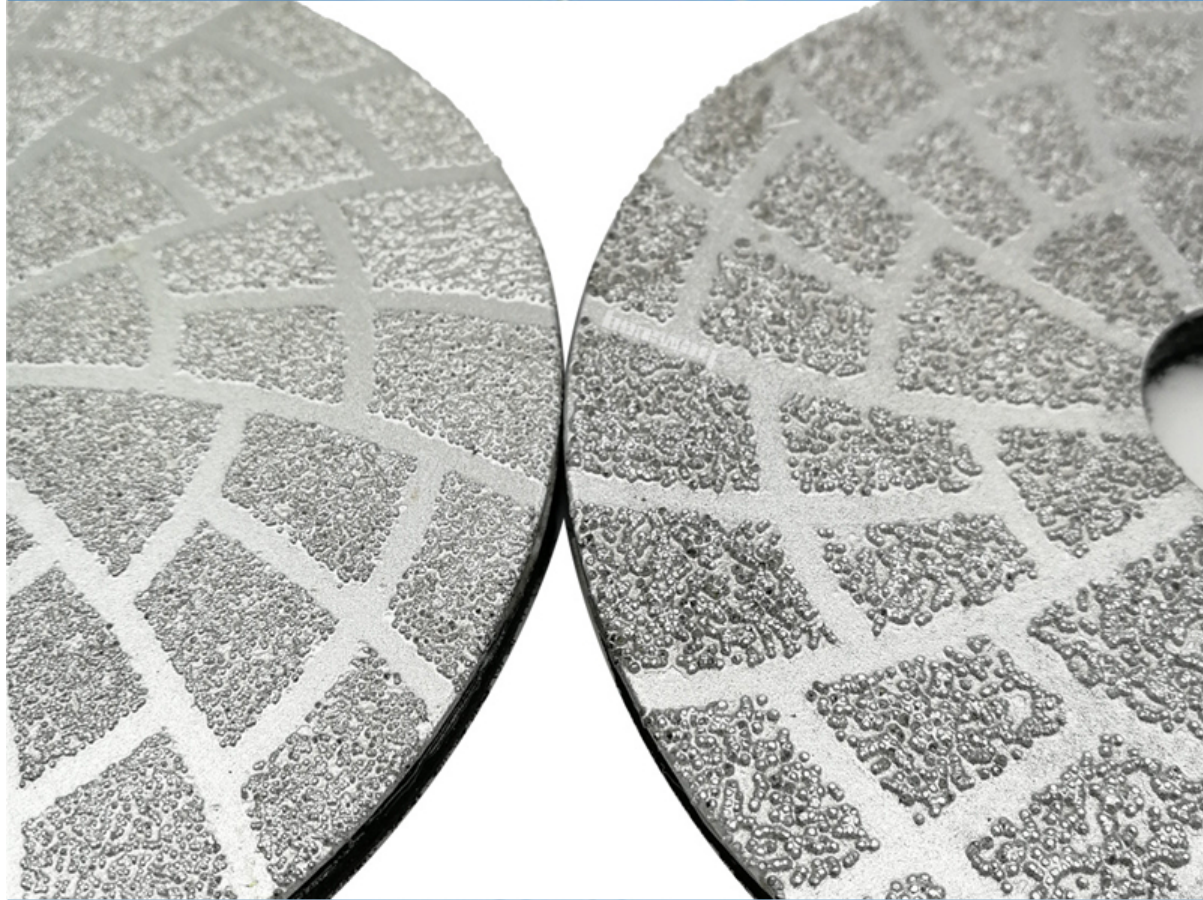

boreway®

Boreway Machinery Co., Ltd.
www.diamondtools.top
www.boreway.com