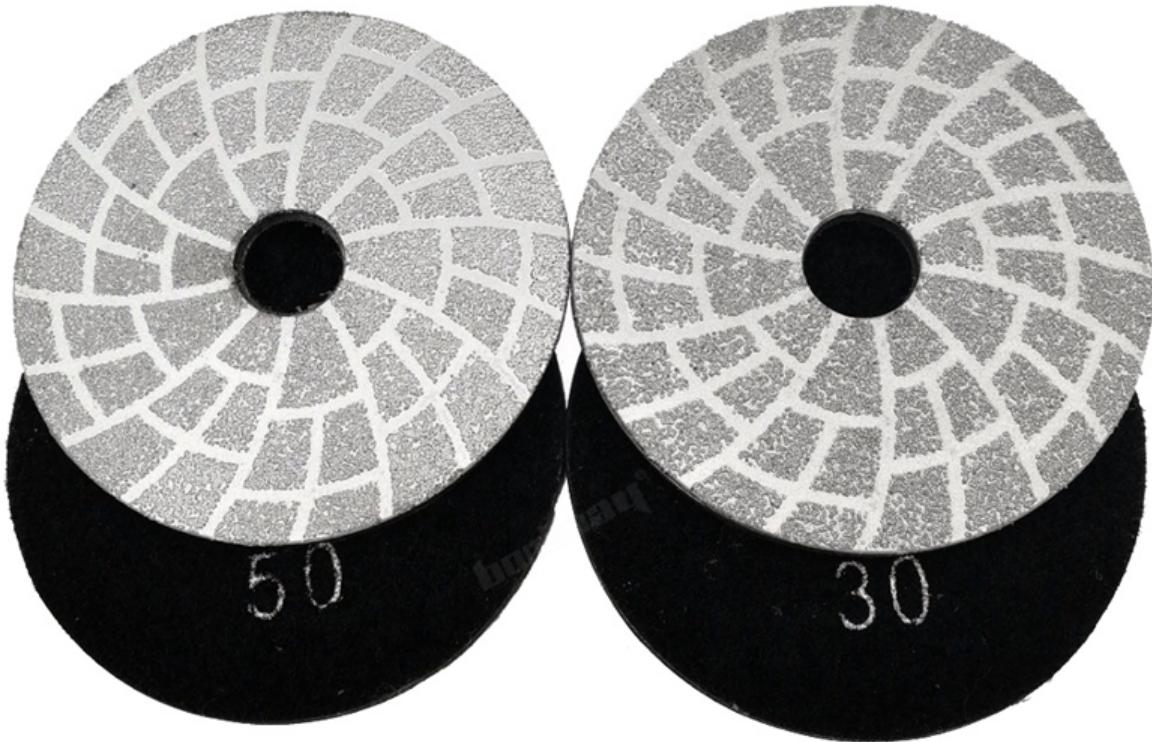

boreway®

Boreway Machinery Co., Ltd.
www.diamondtools.top
www.boreway.com