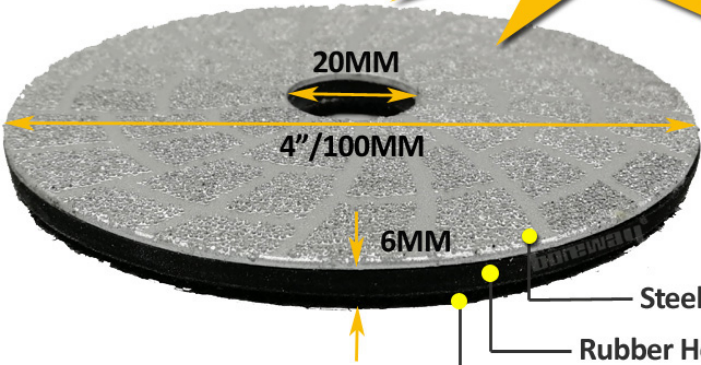

# VACUUM BRAZED DIAMOND GRINDING DISC / PAD

- DRY or WET WORKING
- HIGH PROFESSIONAL QUALITY
- WIDE APPLICATION:

Granite Marble Stone  
Tile brick Concrete

**Fast &  
Long Life**

- Steel Core with Diamond Coated
- Rubber Helps to Improve Adhesive Strength
- Nylon Buckle Fitting on the Backer

# VACCUUM BRAZED DIAMOND GRINDING DISC

- Nylon Buckle
- Rubber Layer
- Steel Core Coated Diamond
- Very High Efficiency
- Very Long Working Life
- Very Wide Application

Grit #50

Grit #30

**boreway**®

**Boreway Machinery Co., Ltd.**  
[www.diamondtools.top](http://www.diamondtools.top)  
[www.boreway.com](http://www.boreway.com)