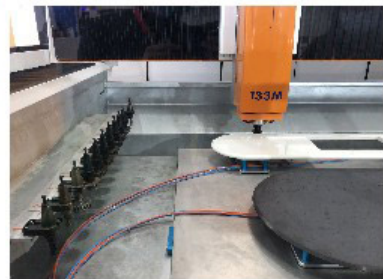

Fujian Nanan **boreway** Machinery Co.,Ltd.

Shuatou Town 362342 Quanzhou, Fujian, China 3605

+86 595-86990206 / +86 595-86990220

/ **WhatsApp** / + 86 18650679939.

boreway@boreway.com.

Lyon Chang