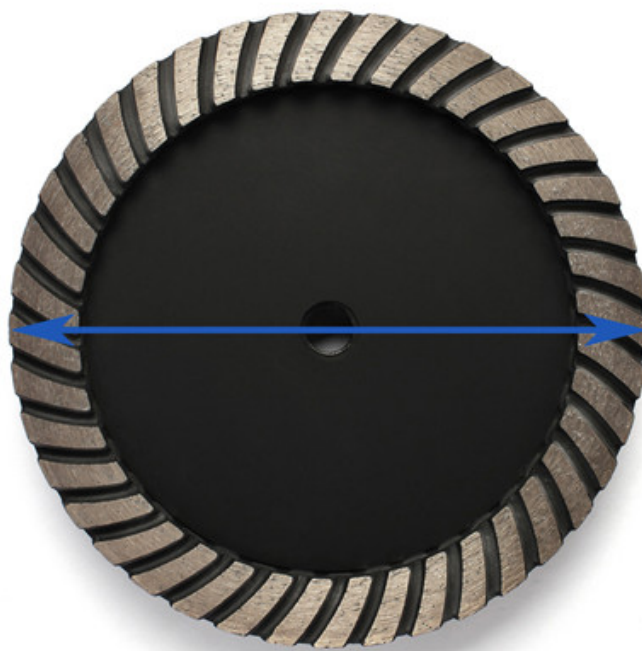

Grit: 30#

7"x5/8-11x30#

Thread: 5/8-11

Diameter= 7 Inch

Double layer segment provide longer life

Grinding Fast. It is made from high quality and durable diamond material.

**It Can Be Used On Angle Grinder
Directly Or Installed On The Angle
Grinder With An Extension Pole.**