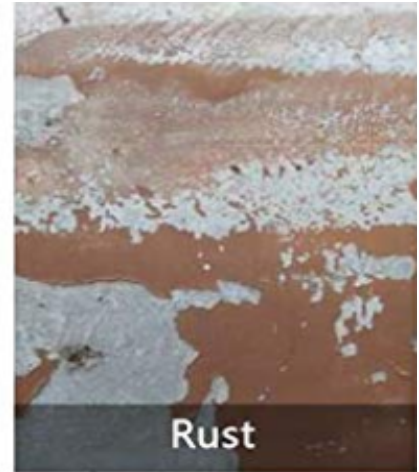

2. M8

3.

Concrete Floor Grinding

METAL BOND DIAMOND GRINDING PLATES FOR HTC, LAVINA, HUSQVARNA CONNECTION:

The collage illustrates the grinding process, showing the diamond grinding plates used for HTC, LAVINA, and HUSQVARNA connections. It includes images of the grinding machine's head, the grinding process in progress, and the final polished concrete floor.